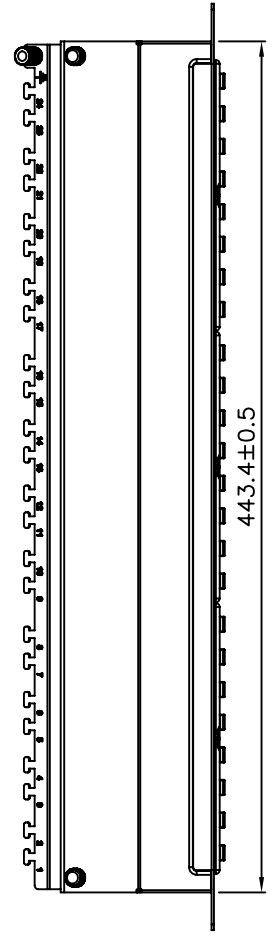

1 2 3 4 5 6

A

B

C

D

SCALE 1/1

KRONE 45° IDC

SCALE 1/5

RJ45 RIGHT ANGLE JACK

109.0 ± 0.5

GENERAL TOLERANCE OF DIMENSIONS  
X.XXX ±0.005  
X.XX ±0.05  
X.X ±0.1

DRAWING	04.AUG.2010	KC
CHECK	04.AUG.2010	GR
APPROVAL	04.AUG.2010	EF
SCALE	1/4 (A4)	UNIT mm
DRAWING NO.	LPP8CA2490FSK_DD_SPB01W	NAME
DRAWING CLASSIFICATION	S	DATE

**BLANPRO**  
THE NATURAL CHOICE IN NETWORKING

ITEM NO.: LPP8CA2490FSK

DES.: Panel de conexiones (patch panel) Cat6A serie Performax de 24 puertos completamente blindado.

DRAWING NO. LPP8CA2490FSK\_DD\_SPB01W

DRAWING CLASSIFICATION S

SHEET 1 OF 1

10cm

5

6

1

A1