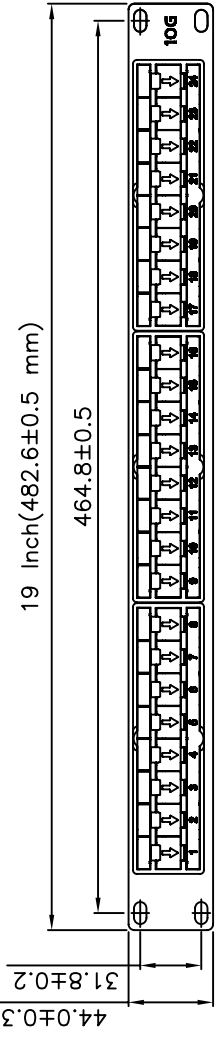

1 2 3 4 5 6

A

B

C

D

SCALE 1/1

KRONE 45° IDC

SCALE 1/5

RJ45 RIGHT ANGLE JACK

109.0 ± 0.5

GENERAL TOLERANCE OF DIMENSIONS  
X.XXX ±0.005  
X.XX ±0.05  
X.X ±0.1

DRAWING	04.AUG.2010	KC
CHECK	04.AUG.2010	GR
APPROVAL	04.AUG.2010	EF
SCALE	1/4 (A4)	UNIT mm
DRAWING NO.	LPP8CA2490FSK_DD_SPB01W	NAME
DRAWING CLASSIFICATION	S	DATE

**BLANPRO**  
THE NATURAL CHOICE IN NETWORKING

ITEM NO.: LPP8CA2490FSK

DES.: Panel de conexiones (patch panel) Cat6A serie Performax de 24 puertos completamente blindado.

DRAWING NO. LPP8CA2490FSK\_DD\_SPB01W

DRAWING CLASSIFICATION S

SHEET 1 OF 1

10cm

5

6

1

A1