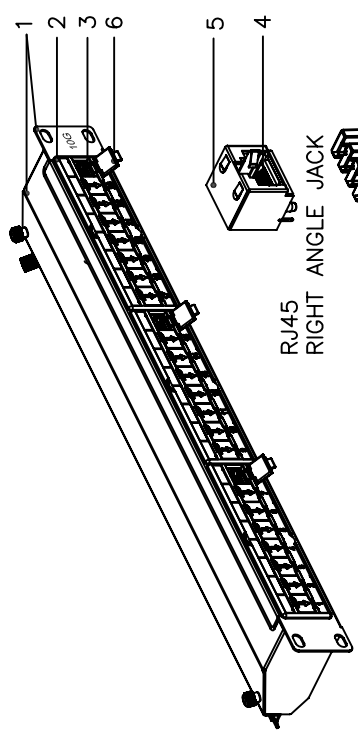

1 2 3 4 5 6

A

B

C

D

SCALE 1/1

KRONE 45° IDC

SCALE 1/5

RJ45 RIGHT ANGLE JACK

109.0 ± 0.5

GENERAL TOLERANCE OF DIMENSIONS  
X.XXX ±0.005  
X.XX ±0.05  
X.X ±0.1

DRAWING	04.AUG.2010	KC
CHECK	04.AUG.2010	GR
APPROVAL	04.AUG.2010	EF
SCALE	1/4 (A4)	UNIT mm
DRAWING NO.	LPP8CA2490FSK_DD_SPB01W	NAME
DRAWING CLASSIFICATION	S	DATE

**BLANPRO**  
THE NATURAL CHOICE IN NETWORKING

ITEM NO.: LPP8CA2490FSK

DES.: Panel de conexiones (patch panel) Cat6A serie Performax de 24 puertos completamente blindado.

DRAWING NO. LPP8CA2490FSK\_DD\_SPB01W