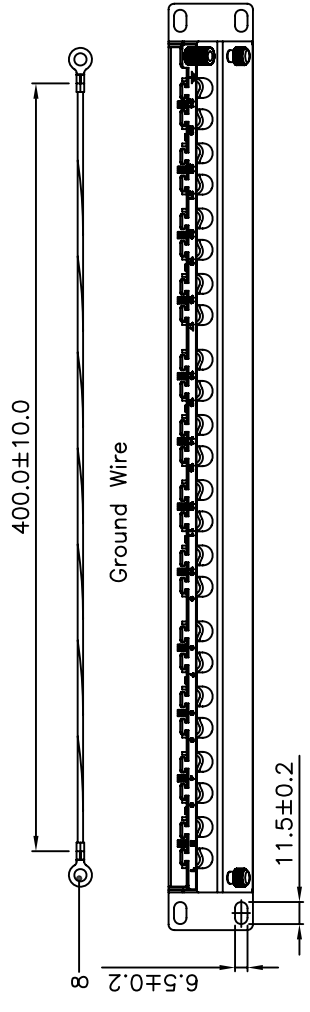

1 2 3 4 5 6

A

B

C

D

SCALE 1/1

KRONE 45° IDC

SCALE 1/5

RJ45 RIGHT ANGLE JACK

109.0 ± 0.5

GENERAL TOLERANCE OF DIMENSIONS  
X.XXX ±0.005  
X.XX ±0.05  
X.X ±0.1

DRAWING	04.AUG.2010	KC
CHECK	04.AUG.2010	GR
APPROVAL	04.AUG.2010	EF
SCALE	1/4 (A4)	UNIT mm
DRAWING NO.	LPP8CA2490FSK_DD_SPB01W	NAME
DRAWING CLASSIFICATION	S	DATE

**BLANPRO**  
THE NATURAL CHOICE IN NETWORKING

ITEM NO.: LPP8CA2490FSK

DES.: Panel de conexiones (patch panel) Cat6A serie Performax de 24 puertos completamente blindado.

DRAWING NO. LPP8CA2490FSK\_DD\_SPB01W

DRAWING CLASSIFICATION S

SHEET 1 OF 1

10cm

5

6

1

A1