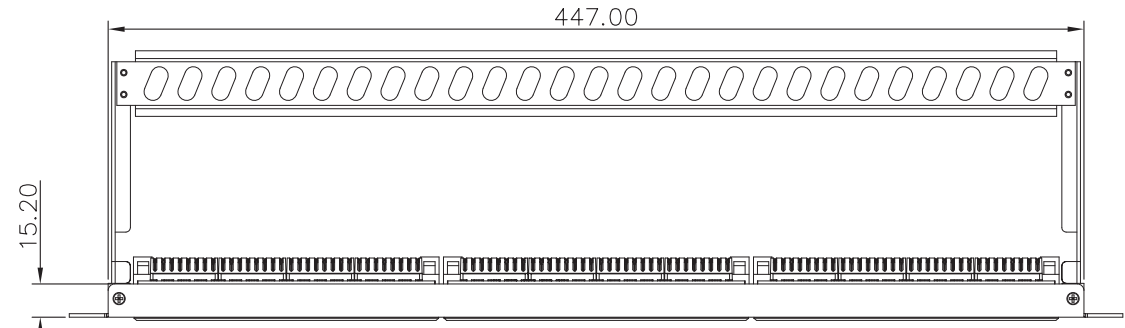

1 2 3 4 5 6 7

REV	DATE	MODIFICATION	DRAWN

A

B

C

D

DETACHED LISTS	MM (INCH)	DFTD: <b>KC</b>	DATE: <b>12/18/2009</b>
	TOLERANCES EXCEPT AS NOTED	CHKD: <b>GR</b>	DATE: <b>12/21/2009</b>
	MM	MFD:	DATE:
	.0 ± 0.20	APPVL: <b>GR</b>	DATE: <b>12/21/2009</b>
.00 ± 0.15	REV: <b>A</b>	DATE:	
.000 ± 0.075	MATERIAL:		
 THIRD ANGLE PROJECTION	PART NO. <b>LP-P8CA24180USD</b>		
	DRAWING NO. <b>LPP8CA24180USD_DD_SPB01W</b>		

**LANPRO**  
THE NATURAL CHOICE IN NETWORKING

---

TITLE

**CAT6A SERIE PERFORMAX® DE 24 PUERTOS,  
NO BLINDADO**

1 2 3 4 5 6 7