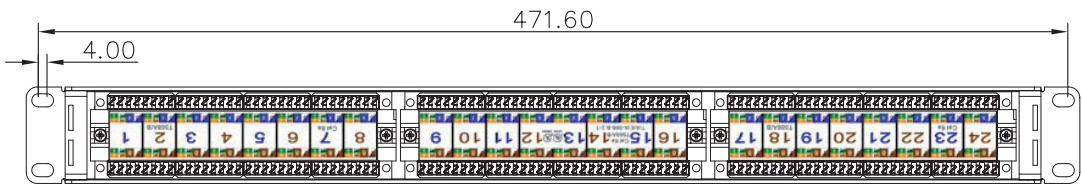

1 2 3 4 5 6 7

REV	DATE	MODIFICATION	DRAWN

A

B

C

D

DETACHED LISTS	MM (INCH)	DFTD: <b>KC</b>	DATE: <b>12/18/2009</b>
	TOLERANCES EXCEPT AS NOTED	CHKD: <b>GR</b>	DATE: <b>12/21/2009</b>
	MM	MFD:	DATE:
	.0 ± 0.20	APPVL: <b>GR</b>	DATE: <b>12/21/2009</b>
.00 ± 0.15	REV: <b>A</b>	DATE:	
.000 ± 0.075	MATERIAL:		
 THIRD ANGLE PROJECTION	PART NO. <b>LP-P8CA24180USD</b>		
	DRAWING NO. <b>LPP8CA24180USD_DD_SPB01W</b>		

**LANPRO**  
THE NATURAL CHOICE IN NETWORKING

---

TITLE

**CAT6A SERIE PERFORMAX® DE 24 PUERTOS,  
NO BLINDADO**

1 2 3 4 5 6 7