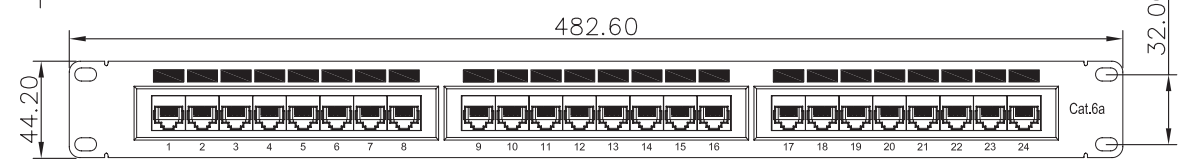

1 2 3 4 5 6 7

REV	DATE	MODIFICATION	DRAWN

A

B

C

D

DETACHED LISTS	MM (INCH)	DFTD: <b>KC</b>	DATE: <b>12/18/2009</b>
	TOLERANCES EXCEPT AS NOTED	CHKD: <b>GR</b>	DATE: <b>12/21/2009</b>
	MM	MFD:	DATE:
	.0 ± 0.20	APPVL: <b>GR</b>	DATE: <b>12/21/2009</b>
.00 ± 0.15	REV: <b>A</b>	DATE:	
.000 ± 0.075	MATERIAL:		
 THIRD ANGLE PROJECTION	PART NO. <b>LP-P8CA24180USD</b>		
	DRAWING NO. <b>LPP8CA24180USD_DD_SPB01W</b>		

**LANPRO**  
THE NATURAL CHOICE IN NETWORKING

---

TITLE

**CAT6A SERIE PERFORMAX® DE 24 PUERTOS,  
NO BLINDADO**

1 2 3 4 5 6 7