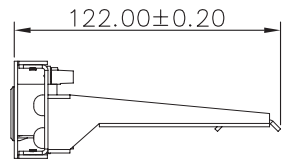

1 2 3 4 5 6 7

REV	DATE	MODIFICATION	DRAWN

A

B

C

D

DETACHED LISTS	MM (INCH)	DFTD: <b>KC</b>	DATE: <b>12/18/2009</b>
	TOLERANCES EXCEPT AS NOTED	CHKD: <b>GR</b>	DATE: <b>12/21/2009</b>
	MM	MFD:	DATE:
	.0 ± 0.20	APPVL: <b>GR</b>	DATE: <b>12/21/2009</b>
.00 ± 0.15	REV: <b>A</b>	DATE:	
.000 ± 0.075	MATERIAL:		
 THIRD ANGLE PROJECTION	PART NO. <b>LP-P8CA24180USD</b>		
	DRAWING NO. <b>LPP8CA24180USD_DD_SPB01W</b>		