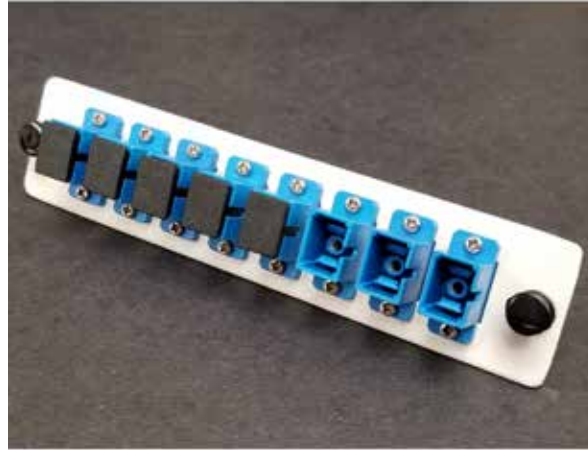

**LP-UASCS08UPC Loaded UniFiber™ Adapter panel Module, with 8 pcs.  
SC Simplex adapters Singlemode, UPC, Blue color (8 cores)**

LPUASCS08UPC\_SS\_ENB01W

### Features:

- Assures flexibility and ease of network deployment and moves, adds and changes.
- Provides a complete system solution for connectivity.
- Zirconia ceramic Sleeves.
- Adapter panel Module size: 130\*30mm.
- The UniFiber™ Adapter panel Module is recommended to be used with UniFiber™ Optical Distribution Frames by LanPro

**LP-UASCS08UPC  
Loaded UniFiber™ Adapter panel Module, with 8 pcs.  
SC Simplex adapters Singlemode, UPC, Blue color (8  
cores)**

The UniFiber™ Adapter panel Module, Loaded with 8 pcs. SC Simplex Singlemode adapters include a zirconia ceramic split sleeves to fit with the network requirements.

### A How to Order

<b>LP-UASCS08UPC</b>	Loaded UniFiber™ Adapter Panel Module, with 8 pcs. SC Simplex adapters Singlemode, Blue color (8 cores)
----------------------	---

*LanPro is continuously improving its products and reserves the right to change specifications and availability without prior notice.*