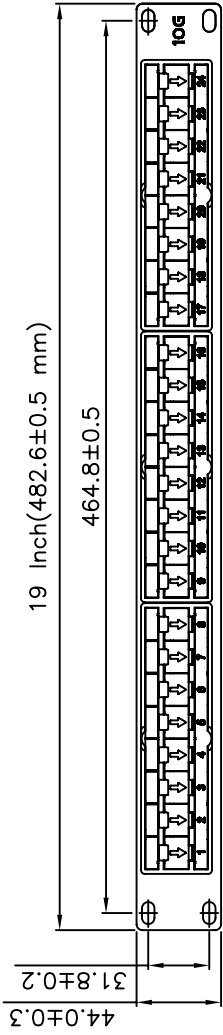

1 2 3 4 5 6

A B C D

RJ45 RIGHT ANGLE JACK  
Krone 45° IDC  
SCALE 1/5

SCALE 1/1

GENERAL TOLERANCE OF DIMENSIONS  
X.XXX ±0.005  
X.XX ±0.05  
X.X ±0.1

DRAWING	04.AUG.2010	KC
CHECK	04.AUG.2010	GR
APPROVAL	04.AUG.2010	EF
SCALE	1/4 (A4)	UNIT
DATE		NAME

**BLANPRO**  
THE NATURAL CHOICE IN NETWORKING

ITEM NO.: P-P8CA2490FSK

DES.: 24 PORT CAT6A PATCH PANEL FULLY SHIELDED (F5)

DRAWING NO. LPP8CA2490FSK\_DD\_ENB01W

DRAWING CLASSIFICATION S SHEET 1 OF 1

10cm