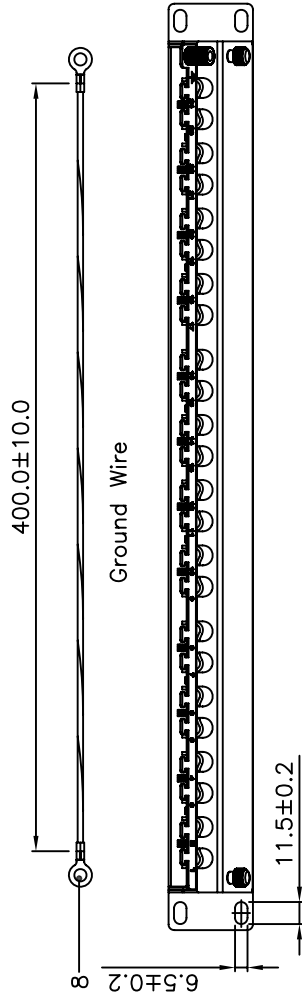

1 2 3 4 5 6

A B C D

RJ45 RIGHT ANGLE JACK  
Krone 45° IDC  
SCALE 1/5

SCALE 1/1

GENERAL TOLERANCE OF DIMENSIONS  
X.XXX ±0.005  
X.XX ±0.05  
X.X ±0.1

DRAWING	04.AUG.2010	KC
CHECK	04.AUG.2010	GR
APPROVAL	04.AUG.2010	EF
SCALE	1/4 (A4)	UNIT
DATE		NAME

**BLANPRO**  
THE NATURAL CHOICE IN NETWORKING

ITEM NO.: P-P8CA2490FSK

DES.: 24 PORT CAT6A PATCH PANEL FULLY SHIELDED (F5)

DRAWING NO. LPP8CA2490FSK\_DD\_ENB01W

DRAWING CLASSIFICATION S SHEET 1 OF 1

10cm