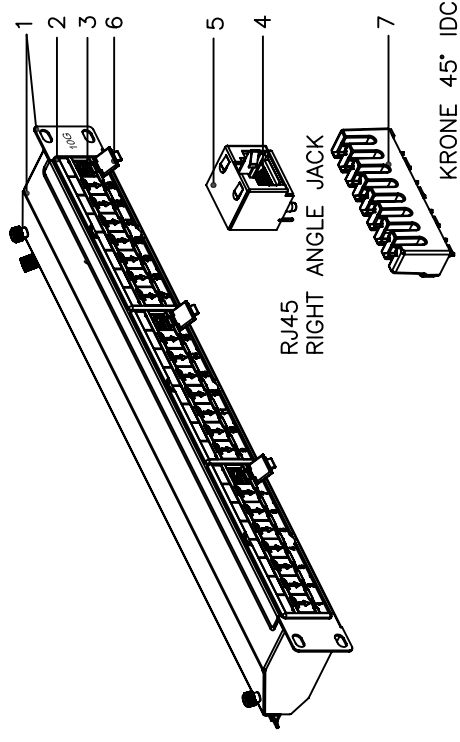

1 2 3 4 5 6

A B C D

RJ45 RIGHT ANGLE JACK  
Krone 45° IDC  
SCALE 1/5

SCALE 1/1

GENERAL TOLERANCE OF DIMENSIONS  
X.XXX ±0.005  
X.XX ±0.05  
X.X ±0.1

DRAWING	04.AUG.2010	KC
CHECK	04.AUG.2010	GR
APPROVAL	04.AUG.2010	EF
SCALE	1/4 (A4)	UNIT
DATE		NAME

**BLANPRO**  
THE NATURAL CHOICE IN NETWORKING

ITEM NO.: P-P8CA2490FSK

DES.: 24 PORT CAT6A PATCH PANEL FULLY SHIELDED (F5)

DRAWING NO. LPP8CA2490FSK\_DD\_ENB01W

DRAWING CLASSIFICATION S SHEET 1 OF 1

10cm