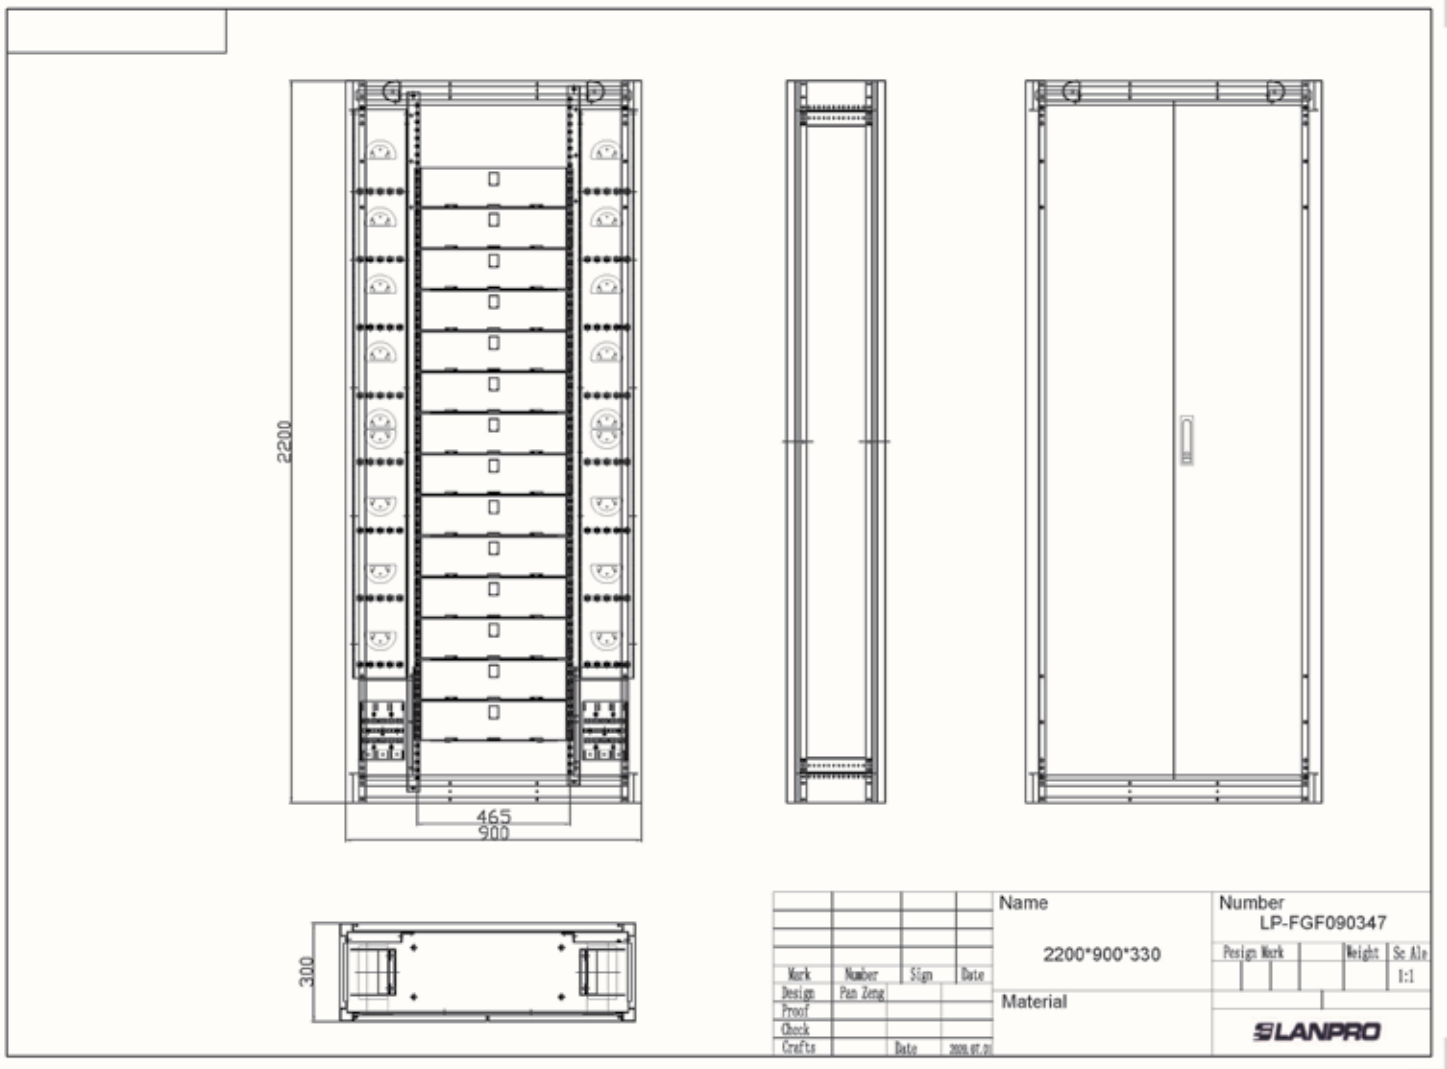

LP-FGF0903XX**Galaxy™ Series Optical Distribution Frame Width: 900mm, Depth: 300mm, from 12U to 47U.**

LPFGF0903XX_PFD_ENB01W

Features:

- Standard 19" installations.
- Designed to be used together with high density swing type modules.
- Maximum fiber density and superior cable management.
- All the plastic elements in the frame are fire-resistant meets UL-94.
- Minimal cable movement while opening and closing modules.
- Wide range of splice, patch and cable storage options.
- Minimum bend radius is controlled of 30mm.
- The side-hinged doors help to well protect the patch cords distribution area.
- Suitable for ribbon and non-ribbon optical fibers.
- 2U horizontal cable organizer for carrying patchcords.
- Height: 12U, 18U, 24U and 47U.
- Enough space for fiber distribution and storage space and very easy for installation and operation.
- Fully front side operation, convenient for maintenances.

B Specifications:

Dimensions	47U: 900mm (W) x 300mm (D) x 2200mm (H) 24U: 900mm (W) x 300mm (D) x 1459mm (H) 18U: 900mm (W) x 300mm (D) x 1192mm (H) 12U: 900mm (W) x 300mm (D) x 950mm (H)
Material	Mild steel
Color	Ivory
Weight	47U: 123kg 24U: 85kg 18U: 72kg 12U: 62kg
Maximum Port Capacity	2016 ports
Maximum Module Capacity	14 (14x144=2016 ports LC Duplex / frame)
Compliance	Telcordia Specification

C Dimensional Drawing:

D How to Order:

LP-FGF090312	Galaxy™ Series Optical Distribution Frame, Width: 900mm, Depth: 300mm, Height: 12U.
LP-FGF090318	Galaxy™ Series Optical Distribution Frame, Width: 900mm, Depth: 300mm, Height: 18U.
LP-FGF090324	Galaxy™ Series Optical Distribution Frame, Width: 900mm, Depth: 300mm, Height: 24U.
LP-FGF090347	Galaxy™ Series Optical Distribution Frame, Width: 900mm, Depth: 300mm, Height: 47U.