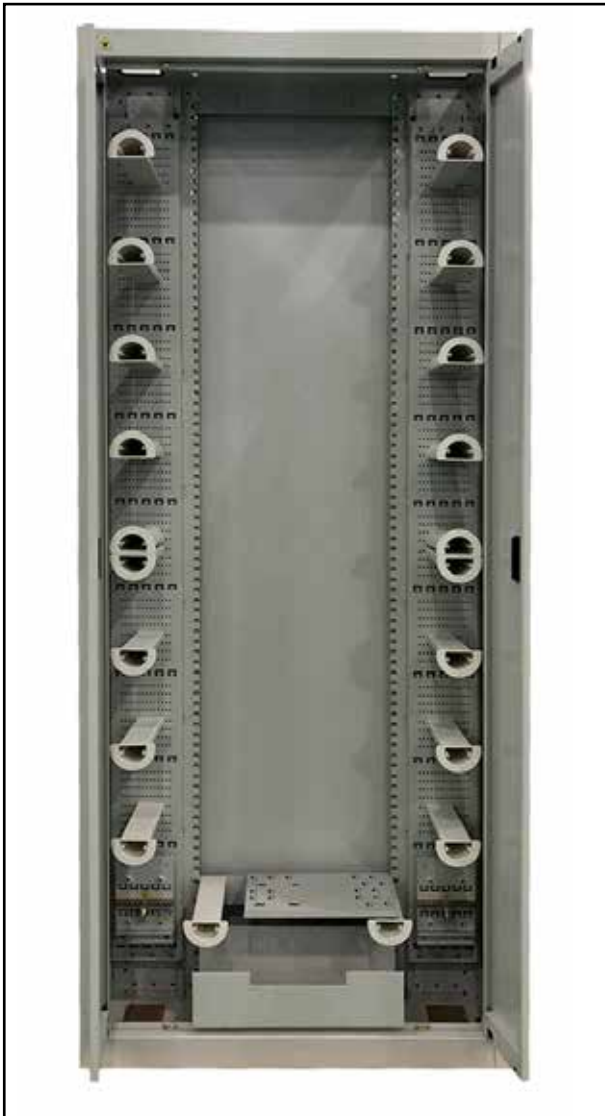

LP-FGF0903XX**Galaxy™ Series Optical Distribution Frame Width: 900mm, Depth: 300mm, from 12U to 47U.**

LPFGF0903XX_PFD_ENB01W

Features:

- Standard 19" installations.
- Designed to be used together with high density swing type modules.
- Maximum fiber density and superior cable management.
- All the plastic elements in the frame are fire-resistant meets UL-94.
- Minimal cable movement while opening and closing modules.
- Wide range of splice, patch and cable storage options.
- Minimum bend radius is controlled of 30mm.
- The side-hinged doors help to well protect the patch cords distribution area.
- Suitable for ribbon and non-ribbon optical fibers.
- 2U horizontal cable organizer for carrying patchcords.
- Height: 12U, 18U, 24U and 47U.
- Enough space for fiber distribution and storage space and very easy for installation and operation.
- Fully front side operation, convenient for maintenances.

Applications:

- Fiber Transmission Networks in Telco's Central Office applications.
- FTTx applicattions
- Fiber exchanged systems.
- Utility Networks.

**GALAXY™****LP-FGF090347****Galaxy™ Series Optical Distribution Frame, Width: 900mm, Depth: 300mm, from 12U to 47U.**

Galaxy™ Series type Optical Distribution Frame is made of top quality steel and deformed aluminum alloy and treated with galvanizing, oxidation and electrostatic plastic spraying, and it has the advantages of anti-corrosion, solid structure and pleasing appearance.

B Specifications:

Dimensions	47U: 900mm (W) x 300mm (D) x 2200mm (H) 24U: 900mm (W) x 300mm (D) x 1459mm (H) 18U: 900mm (W) x 300mm (D) x 1192mm (H) 12U: 900mm (W) x 300mm (D) x 950mm (H)
Material	Mild steel
Color	Ivory
Weight	47U: 123kg 24U: 85kg 18U: 72kg 12U: 62kg
Maximum Port Capacity	2016 ports
Maximum Module Capacity	14 (14x144=2016 ports LC Duplex / frame)
Compliance	Telcordia Specification