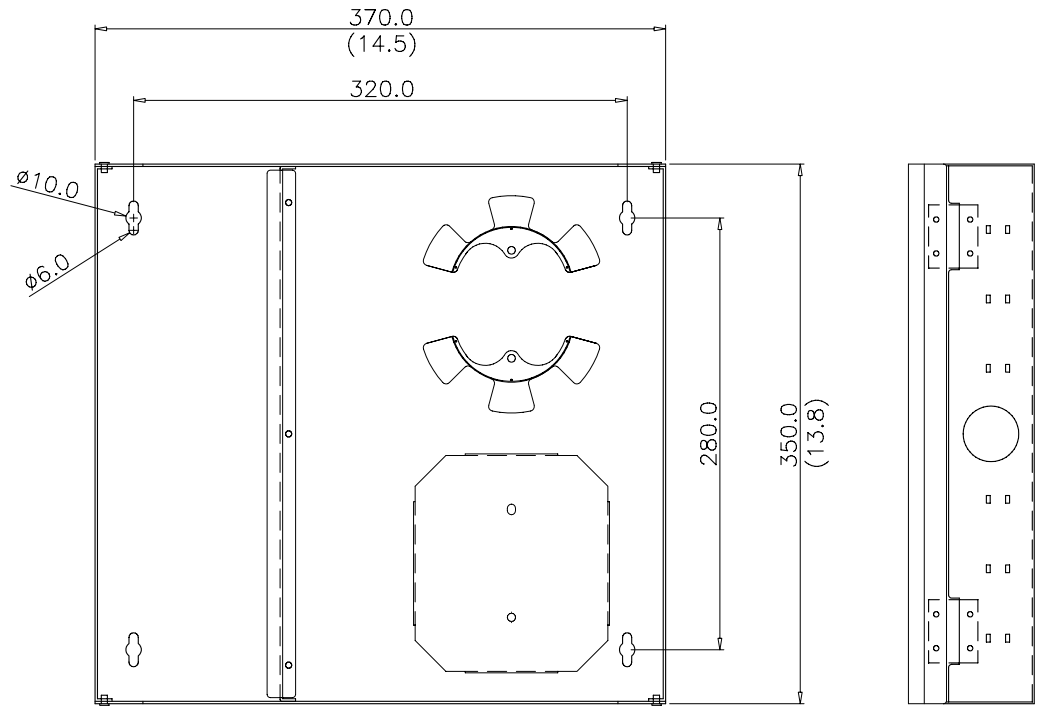

D

SCALE 1/8

LC Duplex (SC foot print) & MTRJ Compatible

ST

SC Duplex

LC Duplex Square Type

FC

SC Simplex

LC Simplex

Unit: $\frac{\text{mm}}{(\text{in})}$

GENERAL TOLERANCE OF DIMENSIONS x.xxx ±0.005 x.xx ±0.05 x.x ±0.1	DRAWING	16.DEC.2004	YL	LANPRO How Information Moves...
	CHECK	16.DEC.2004	KC	
	APPROVAL	16.DEC.2004	GR	
	DATE		NAME	
SCALE	1/5 (A4)	UNIT	mm	DES.: 24 PORT OPTICAL DISTRIBUTION FRAME (ODF) WALL MOUNTED WITHOUT PANELS
DRAWING NO.		LPF181EBKYY_DD_ENB01W		DRAWING CLASSIFICATION
DRAWING CLASSIFICATION		S	SHEET	

1 2 3 4 5 6 10cm