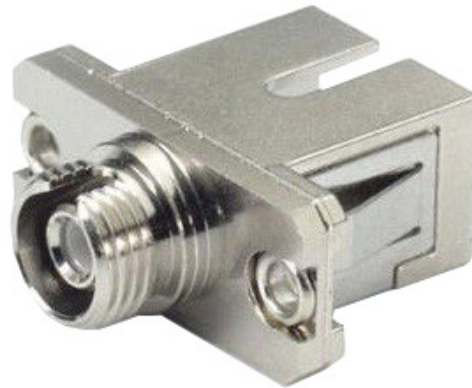

LP-F1511S14

FC/UPC to SC/UPC Simplex, Female to Female Fiber Optic Hybrid Adapter.

LPF1511S14_SS_ENB01W

Features:

- Very strong and rigid.
- Interchangeable for a wide range of products.
- Zirconia ceramic sleeves for accuracy.

LP-F1511S14

FC/UPC to SC/UPC Simplex, Female to Female Fiber Optic Hybrid Adapter

FC to SC Hybrid Adapter, this mating sleeve is designed for connecting 2 fiber optic cables or connectors. Female-Female model.

Suitable for Single-mode or Multimode.

A How to Order

LP-F1511S14 FC/UPC to SC/UPC Simplex, Female to Female Fiber Optic Hybrid Adapter.

LanPro is continuously improving its products and reserves the right to change specifications and availability without prior notice.