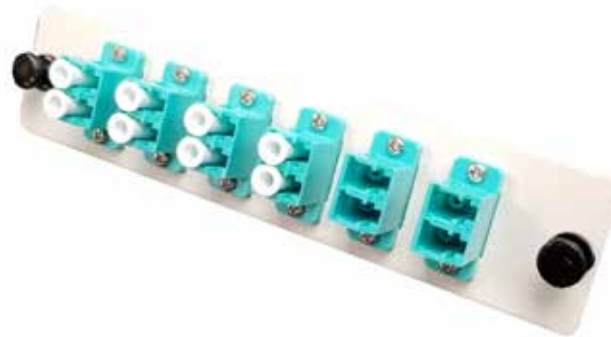

**LP-UALCD12MM2 Loaded UniFiber™ Adapter panel Module, with 6 pcs. LC Duplex adapters Multimode OM3/OM4, UPC, Aqua color (12 cores)**

LPUALCD12MM2\_SS\_ENB01W

### Features:

- Assures flexibility and ease of network deployment and moves, adds and changes.
- Provides a complete system solution for connectivity.
- Zirconia ceramic Sleeves.
- Adapter panel Module size: 130\*30mm.
- The UniFiber™ Adapter panel Module is recommended to be used with UniFiber™ Optical Distribution Frames by LanPro

**LP-UALCD12MM2  
Loaded UniFiber™ Adapter panel Module, with 6 pcs.  
LC Duplex adapters Multimode OM3/OM4, UPC, Aqua  
color (12 cores)**

The UniFiber™ Adapter panel Module, Loaded with 6 pcs. LC Duplex Multimode OM3/OM4 adapters include a zirconia ceramic split sleeves to fit with the network requirements.

### A How to Order

<b>LP-UALCD12MM2</b>	Loaded UniFiber™ Adapter Panel Module, with 6 pcs. LC Duplex adapters Multimode OM3/OM4, Aqua color (12 cores)
----------------------	--

*LanPro is continuously improving its products and reserves the right to change specifications and availability without prior notice.*