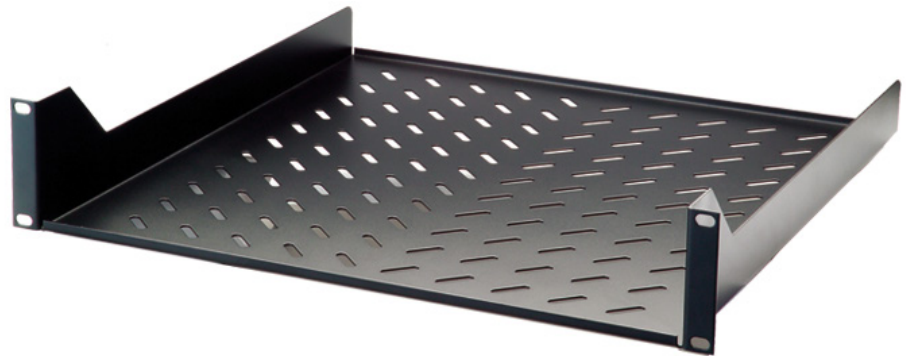

LP-R707LS3152U Light duty Shelves for 7000 Series OpenRack™, WallRack™, ServerRack™, NetworkRack™, OpenFrame and WallCabinets. Width: 19" Depth: 315 mm Height: 2U

LPR707LS3152U_SS_ENB01W

Features

- For mounting desktop equipment like small switches, Modems, etc.
- Size: 315 mm depth.
- Used for 7000 Series LanPro OpenRack™, WallRack™, ServerRack™, NetworkRack™, OpenFrame and WallCabinets.
- Loadable up to 20 Kg.
- Electrostatic painted in black color.
- Steel laminate with 1.5 mm gauge thickness.
- Fixable to cabinet front posts.
- Ventilated.

**LP-R707LS3152U
Light duty Shelves for 7000 Series OpenRack™, WallRack™, ServerRack™, NetworkRack™, OpenFrame and WallCabinets.
Width: 19" Depth: 315 mm Height: 2U**

The **LP-R707LS3152U** are Light duty Shelves designed to fit 7000 Series OpenRack™, WallRack™, ServerRack™, NetworkRack™, OpenFrame and WallCabinets with a width suited for the 19" standard, their depth of 315 mm and height of 2U let the user have a place to put small devices like modems, small switches, etc. normally designed for desktop use.

Metal laminate of the 1.5 mm Gauge thickness permits the mounting of lightweight loads.

With ventilation perforations for air flow and equipment cooling.

A Specifications:

Series	7000
Type	Standard Shelve
Width	19"
Depth	315 mm
Ventilation	Holes for air flow
Used in	7000 Series OpenRack™, WallRack™, ServerRack™, NetworkRack™, OpenFrame and WallCabinets
Load	Up to 20 Kg
Material	1.5 mm gauge steel
Finish	Flat-black powder electrostatic finish
Fixation to post	Fixable to 19" cabinets or racks front rail/posts

B How to Order:

LP-R707LS3152U Light duty Shelves for 7000 Series OpenRack™, WallRack™, ServerRack™, NetworkRack™, OpenFrame and WallCabinets. Width: 19" Depth: 315 mm Height: 2U.