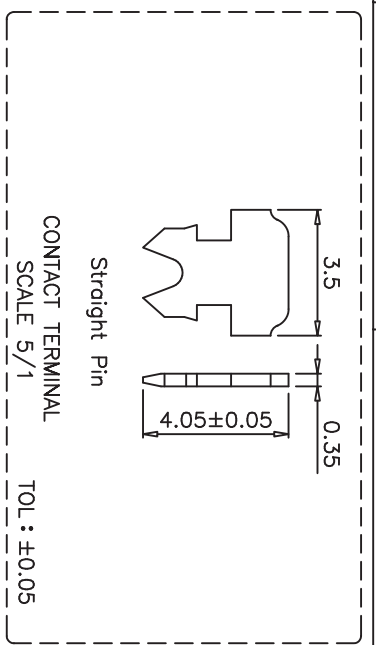

SCALE 2/1

GENERAL TOLERANCE OF DIMENSIONS ±0.1

DRAWING	22.JUN.2005	BF
CHECK	22.JUN.2005	GR
APPROVAL	22.JUN.2005	EF
DATE		
SCALE	2/1 (A4)	UNIT
		mm

BLANPRO

ITEM NO.: LP-RJ458P8CCEUS
 DES.: Ring RJ45 8P8C CAT 5e sin blindaje / parte 2 pines terminadas para conductores

DRAWING NO.: LPRJ458P8CCEUS_DD_SPB01W.pdf
 DRAWING CLASSIFICATION: S SHEET 1 OF 1