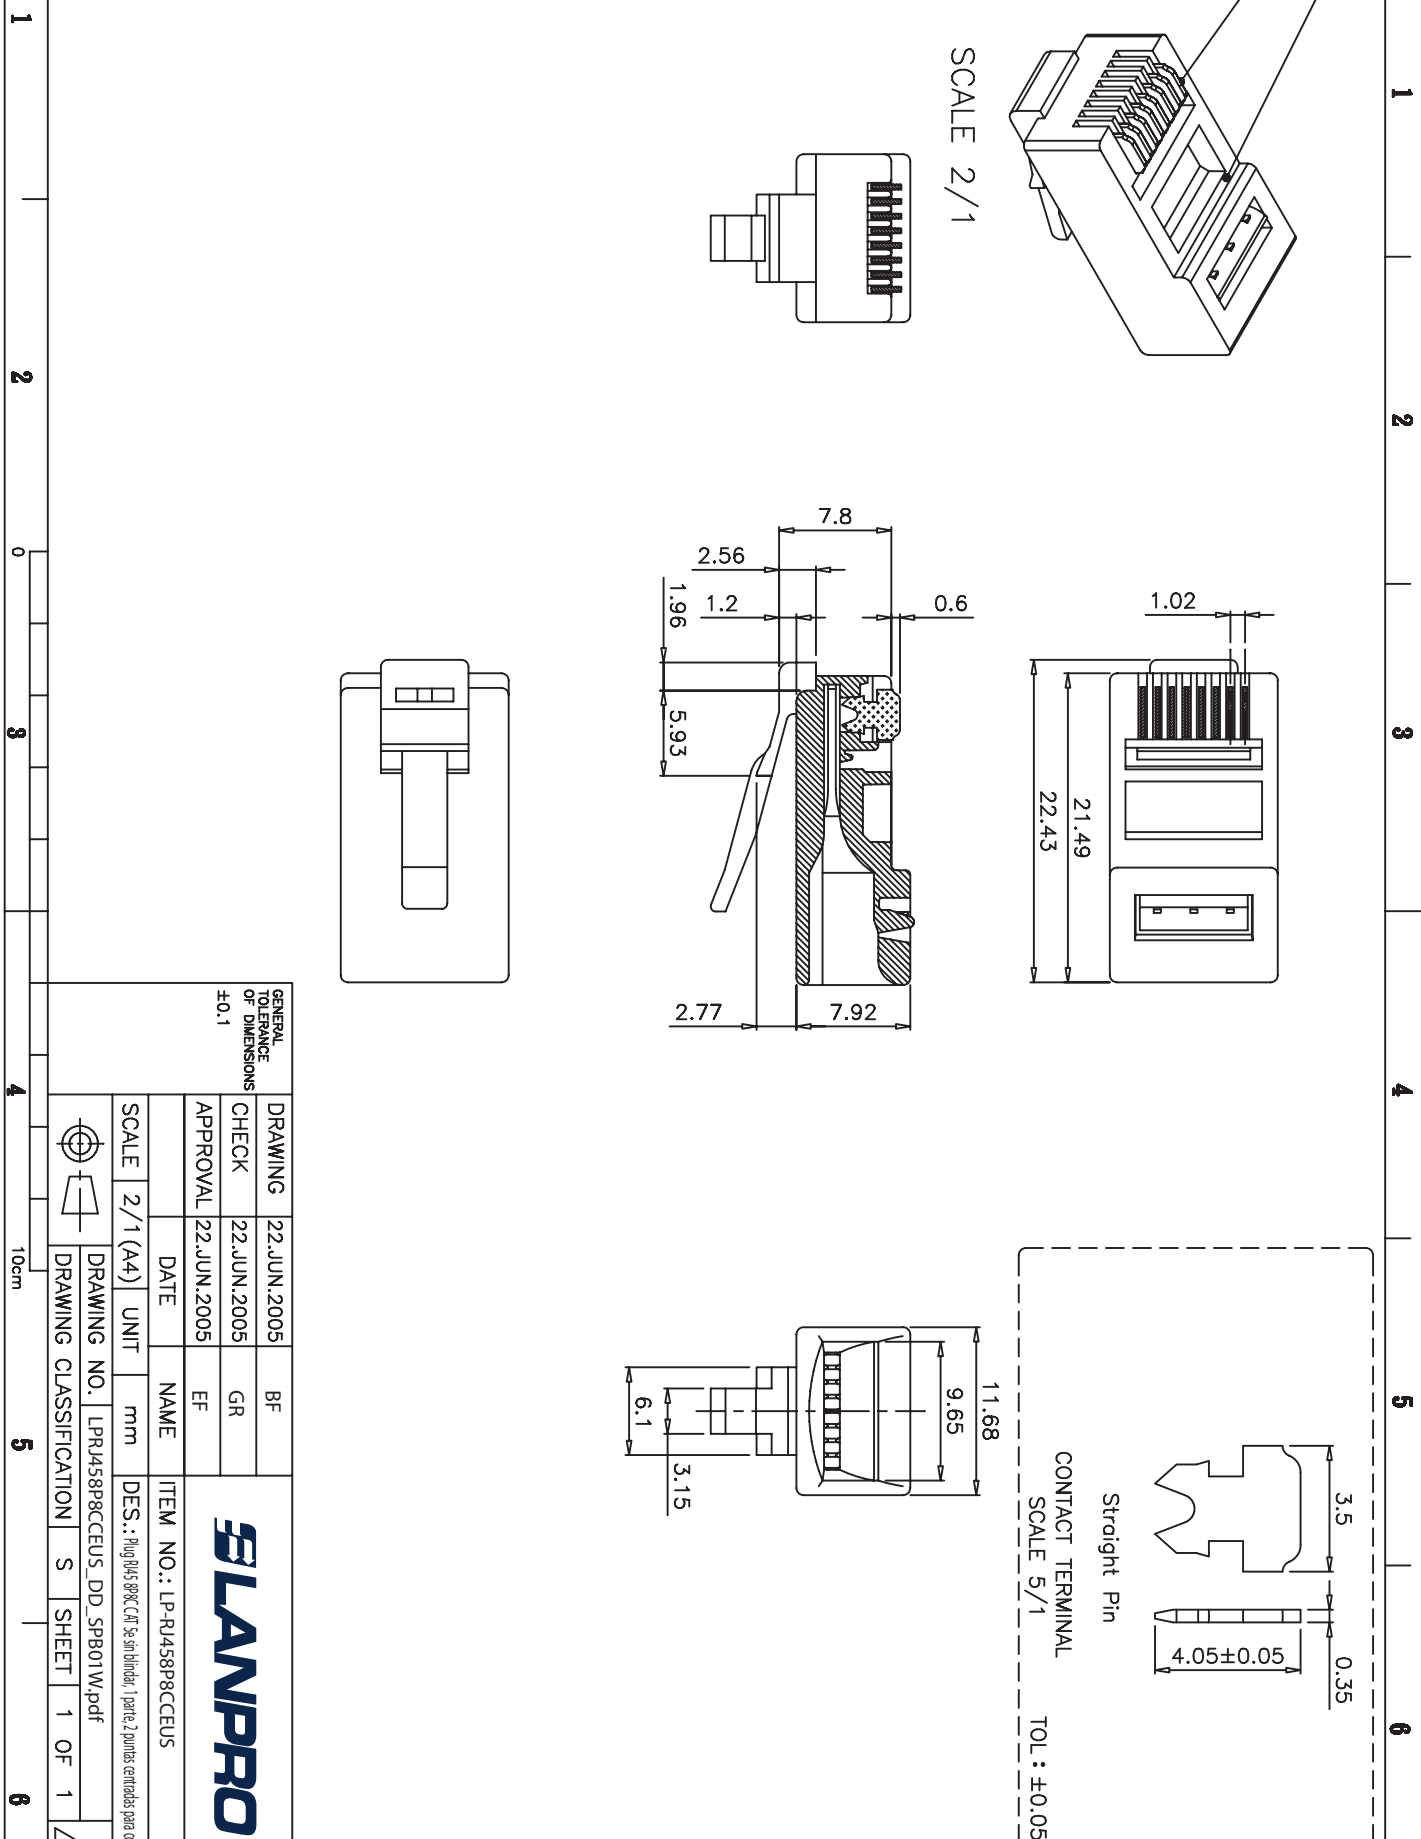

SCALE 2/1

GENERAL TOLERANCE OF DIMENSIONS ±0.1

DRAWING	22.JUN.2005	BF
CHECK	22.JUN.2005	GR
APPROVAL	22.JUN.2005	EF
DATE		
SCALE	2/1 (A4)	UNIT
		mm

BLANPRO

ITEM NO.: LP-RJ458P8CCEUS
 DES.: Ring RJ45 8P8C CAT 5e sin blindaje / parte 2 pines terminadas para conductores

DRAWING NO.: LPRJ458P8CCEUS_DD_SPB01W.pdf
 DRAWING CLASSIFICATION: S SHEET 1 OF 1