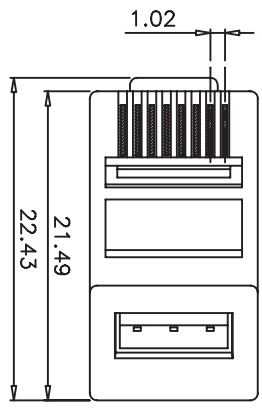

SCALE 2/1

GENERAL TOLERANCE OF DIMENSIONS ±0.1

DRAWING	22.JUN.2005	BF
CHECK	22.JUN.2005	GR
APPROVAL	22.JUN.2005	EF
DATE		
SCALE	2/1 (A4)	UNIT
		mm

BLANPRO

ITEM NO.: LP-RJ458P8CCEUS
 DES.: Ring RJ45 8P8C CAT 5e sin blindaje / parte 2 pines terminadas para conductores

DRAWING NO.: LPRJ458P8CCEUS_DD_SPB01W.pdf
 DRAWING CLASSIFICATION: S SHEET 1 OF 1