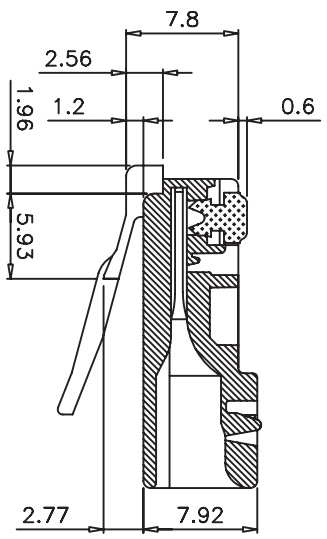

SCALE 2/1

GENERAL TOLERANCE OF DIMENSIONS ±0.1

DRAWING	22.JUN.2005	BF
CHECK	22.JUN.2005	GR
APPROVAL	22.JUN.2005	EF
DATE		
SCALE	2/1 (A4)	UNIT
		mm

BLANPRO

ITEM NO.: LP-RJ458P8CCEUS
 DES.: Ring RJ45 8P8C CAT 5e sin blindaje / parte 2 pines terminadas para conductores

DRAWING NO.: LPRJ458P8CCEUS_DD_SPB01W.pdf
 DRAWING CLASSIFICATION: S SHEET 1 OF 1