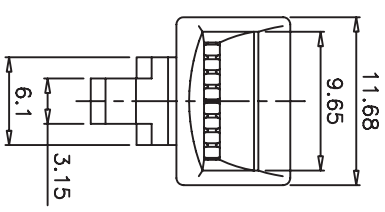

SCALE 2/1

GENERAL TOLERANCE OF DIMENSIONS ±0.1

DRAWING	22.JUN.2005	BF
CHECK	22.JUN.2005	GR
APPROVAL	22.JUN.2005	EF
DATE		
SCALE	2/1 (A4)	UNIT
		mm

BLANPRO

ITEM NO.: LP-RJ458P8CCEUS
 DES.: Ring RJ45 8P8C CAT 5e sin blindaje / parte 2 pines terminadas para conductores

DRAWING NO.: LPRJ458P8CCEUS_DD_SPB01W.pdf
 DRAWING CLASSIFICATION: S SHEET 1 OF 1