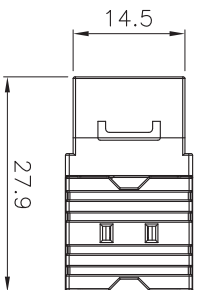

SCALE 1/1

1 2 3 4 5 6

D C B A

GENERAL DIMENSIONS

DRAWING	14.JUN.2016	BF	
CHECK	14.JUN.2016	KM	
APPROVAL	14.JUN.2016	KM	
SCALE	2/1 (A4)	UNIT	mm
DRAWING NO. LPDC6PUSXX_DD_SPB01W.pdf		ITEM NO.: LP-DC6PUSXX	
DES.: Serie Decora, Jack Modular CAT6, RJ45, sin blindar.			

DRAWING CLASSIFICATION	S	SHEET	1	OF	1
------------------------	---	-------	---	----	---

10cm 4 5 6

1 2 3 4 5 6