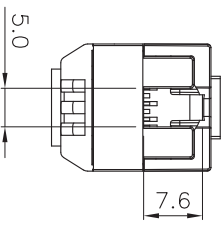

SCALE 1/1

1 2 3 4 5 6

D C B A

GENERAL DIMENSIONS

DRAWING	14.JUN.2016	BF	
CHECK	14.JUN.2016	KM	
APPROVAL	14.JUN.2016	KM	
SCALE	2/1 (A4)	UNIT	mm
DRAWING NO. LPDC6PUSXX_DD_SPB01W.pdf		ITEM NO.: LP-DC6PUSXX	
DES.: Serie Decora, Jack Modular CAT6, RJ45, sin blindar.			

DRAWING CLASSIFICATION	S	SHEET	1	OF	1
------------------------	---	-------	---	----	---

10cm 4 5 6

1 2 3 4 5 6