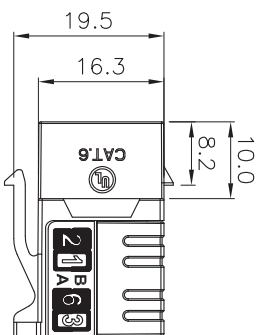

SCALE 1/1

1 2 3 4 5 6

D C B A

GENERAL DIMENSIONS

DRAWING	14.JUN.2016	BF	
CHECK	14.JUN.2016	KM	
APPROVAL	14.JUN.2016	KM	
SCALE	2/1 (A4)	UNIT	mm
DRAWING NO. LPDC6PUSXX_DD_SPB01W.pdf		ITEM NO.: LP-DC6PUSXX	
DES.: Serie Decora, Jack Modular CAT6, RJ45, sin blindar.			

DRAWING CLASSIFICATION	S	SHEET	1	OF	1
------------------------	---	-------	---	----	---

10cm 4 5 6

1 2 3 4 5 6