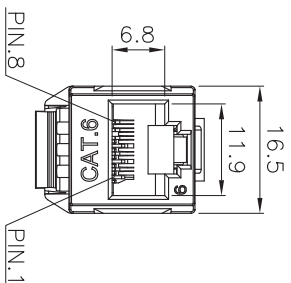

SCALE 1/1

1 2 3 4 5 6

D C B A

GENERAL DIMENSIONS

DRAWING	14.JUN.2016	BF	
CHECK	14.JUN.2016	KM	
APPROVAL	14.JUN.2016	KM	
SCALE	2/1 (A4)	UNIT	mm
DRAWING NO. LPDC6PUSXX_DD_SPB01W.pdf		ITEM NO.: LP-DC6PUSXX	
DES.: Serie Decora, Jack Modular CAT6, RJ45, sin blindar.			

DRAWING CLASSIFICATION	S	SHEET	1	OF	1
------------------------	---	-------	---	----	---

10cm 4 5 6

1 2 3 4 5 6