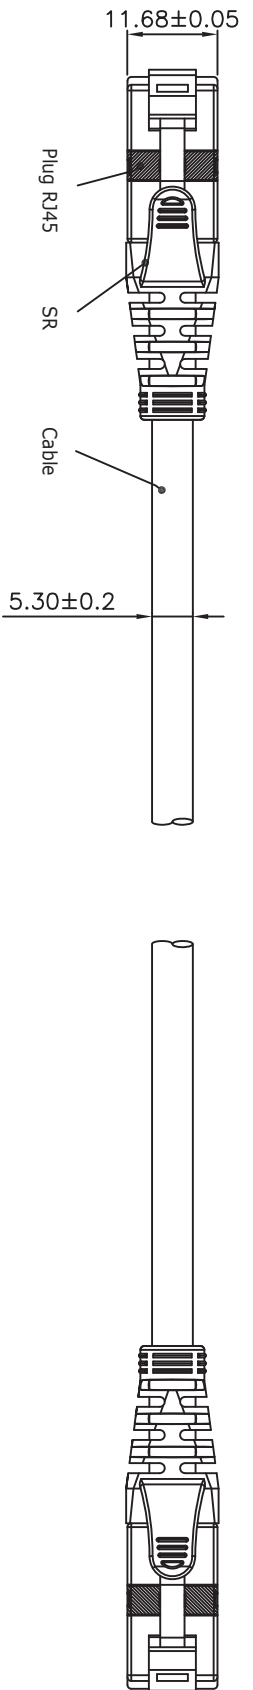

Total length (optional)

GENERAL DIMENSIONS		DRAWING		DATE		NAME		ITEM NO. : LP-4CADESXX			
CHECK	14.JUN.2016	14.JUN.2016	KM	14.JUN.2016	KM						
APPROVAL	14.JUN.2016	14.JUN.2016	KM								
SCALE	2/1 (A4)	UNIT	mm	DES.: Patch Cord CAT 6A S/FTP 10 GB, HD, Blindado, Snag-Less							
DRAWING NO. LP4CADESXX_DD_SPB01W.pdf		DRAWING CLASSIFICATION		S	SHEET	1	OF	1	A1		