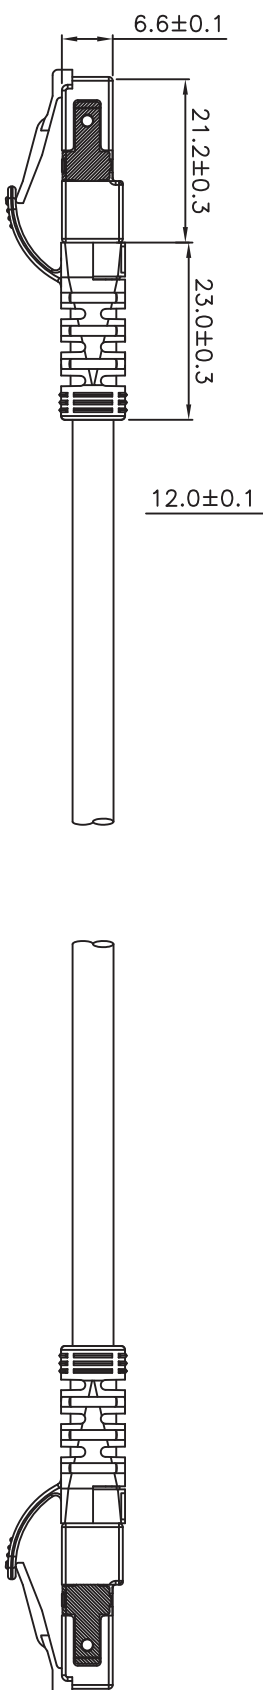

Total length (optional)

GENERAL DIMENSIONS		DRAWING		DATE		NAME		ITEM NO. : LP-4CADESXX			
CHECK	14.JUN.2016	14.JUN.2016	KM	14.JUN.2016	KM						
APPROVAL	14.JUN.2016	14.JUN.2016	KM								
SCALE	2/1 (A4)	UNIT	mm	DES.: Patch Cord CAT 6A S/FTP 10 GB, HD, Blindado, Snag-Less							
DRAWING NO. LP4CADESXX_DD_SPB01W.pdf		DRAWING CLASSIFICATION		S	SHEET	1	OF	1	A1		