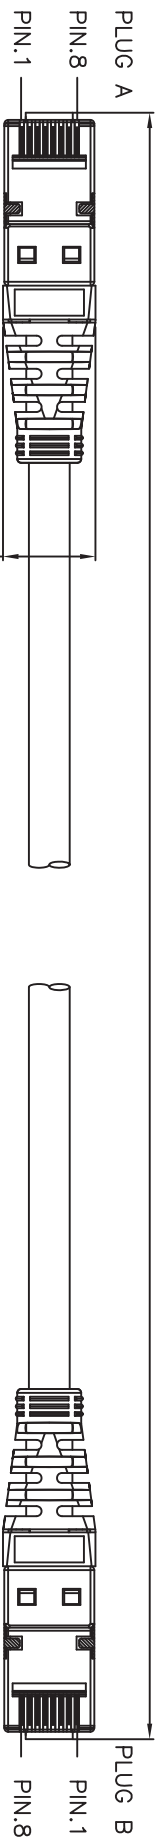

Total length (optional)

GENERAL DIMENSIONS		DRAWING		DATE		NAME		ITEM NO. : LP-4CADESXX			
CHECK	14.JUN.2016	14.JUN.2016	KM	14.JUN.2016	KM						
APPROVAL	14.JUN.2016	14.JUN.2016	KM								
SCALE	2/1 (A4)	UNIT	mm	DES.: Patch Cord CAT 6A S/FTP 10 GB, HD, Blindado, Snag-Less							
DRAWING NO. LP4CADESXX_DD_SPB01W.pdf		DRAWING CLASSIFICATION		S	SHEET	1	OF	1	A1		