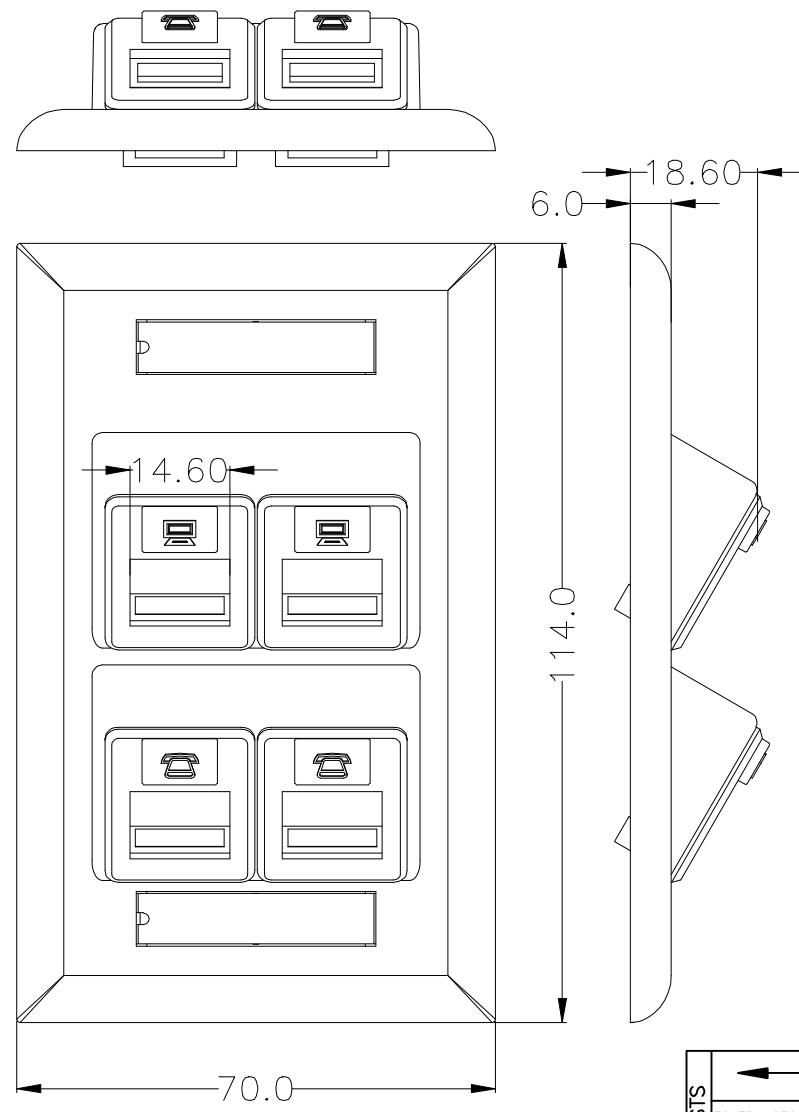

REVISION RECORD				
REV	ECO	DESCRIPTION	DRFT	CHKD

DETACHED LISTS	← MM (INCH) →		DFTO YL	DATE 2010/12/09
	TOLERANCES EXCEPT AS NOTED		CHKD KC	DATE 2010/12/09
	0.00-20.00	±0.10	MFO	DATE
	20.00-50.00	±0.15	APPVL GR	DATE 2010/12/09
	50.00-100.00	±0.20	REV GR	DATE 2010/12/09
	100.00-	±0.25	MATERIAL:	
	angle	±30'		
	 THIRD ANGLE PROJECTION		PART NO.	LP-3317V4YY1
			DRAWING NO.	LP3317V4YY1_DD_SPB01W

TITLE
Cuatro puertos en ángulo Faceplate Vertical

8 7 6 5 4 3 2 1

H
G
F
E
D
C
B
A