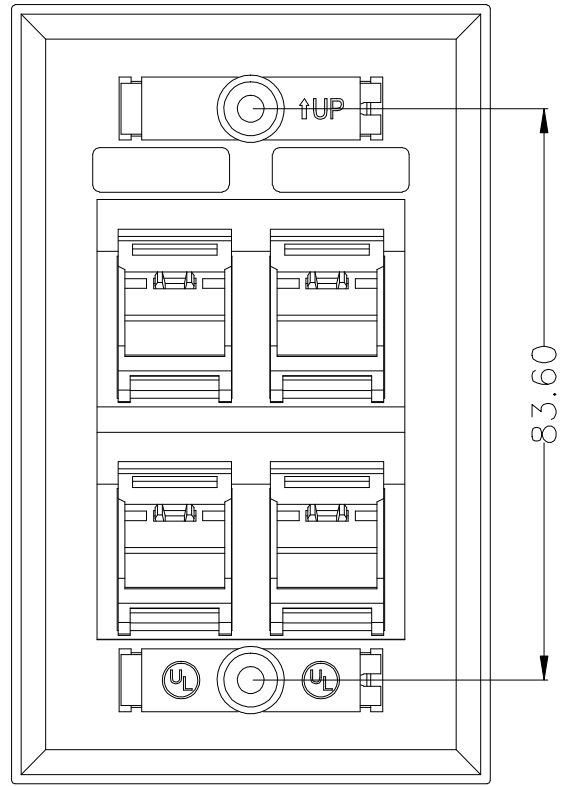

REVISION RECORD				
REV	ECO	DESCRIPTION	DRFT	CHKD

DETACHED LISTS	← MM (INCH) →		DFTO YL	DATE 2010/12/09
	TOLERANCES EXCEPT AS NOTED		CHKD KC	DATE 2010/12/09
	0.00-20.00	±0.10	MFO	DATE
	20.00-50.00	±0.15	APPVL GR	DATE 2010/12/09
	50.00-100.00	±0.20	REV GR	DATE 2010/12/09
	100.00-	±0.25	MATERIAL:	
	angle	±30'		
	 THIRD ANGLE PROJECTION		PART NO.	LP-3317V4YY1
			DRAWING NO.	LP3317V4YY1_DD_SPB01W

TITLE
Cuatro puertos en ángulo Faceplate Vertical

8 7 6 5 4 3 2 1

H
G
F
E
D
C
B
A