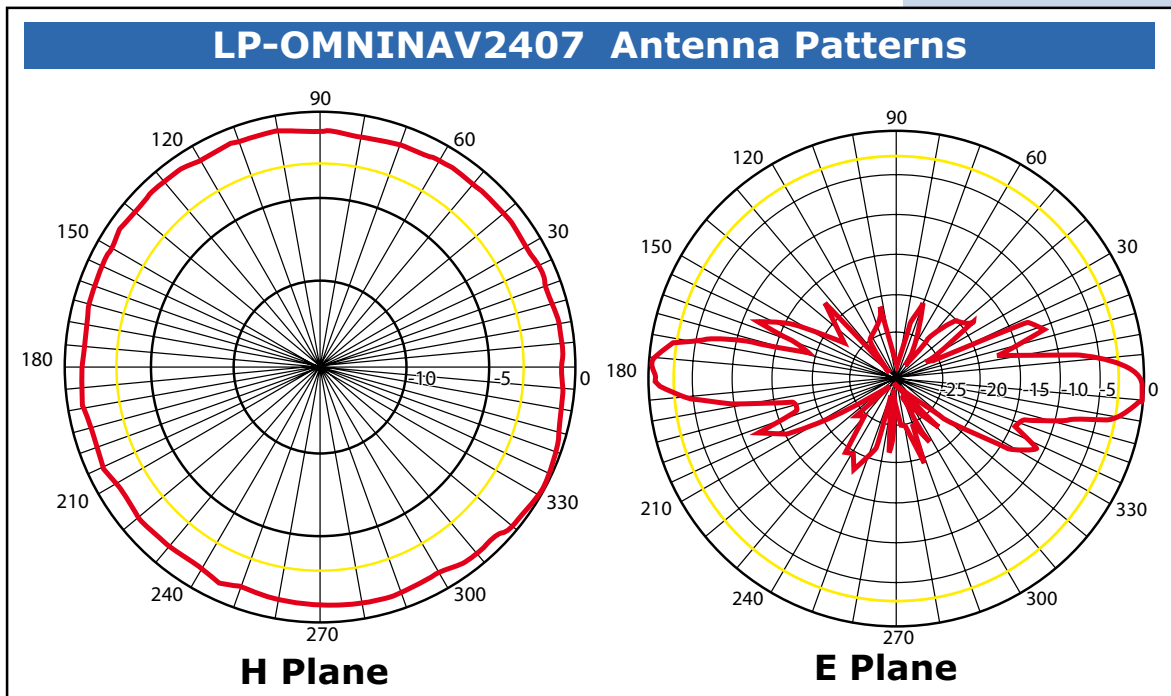

A Specifications

Model	LP-OMNINAV2407
Frequency range	2400-2483.5 MHz
Bandwidth	83.5 MHz
Gain	7 dBi
Vertical Bandwidth	22°
V.S.W.R	<1.5
Nominal Impedance	50 Ω
Polarization	Vertical
Max Power	100 W
Connector	N Female
Length	0.5m
Weight	0.8kg
Rated Wind Velocity	60 m/s

B How to Order

LP-OMNINAV2407 2.4 GHz 7 dBi Omni Naval Antenna.