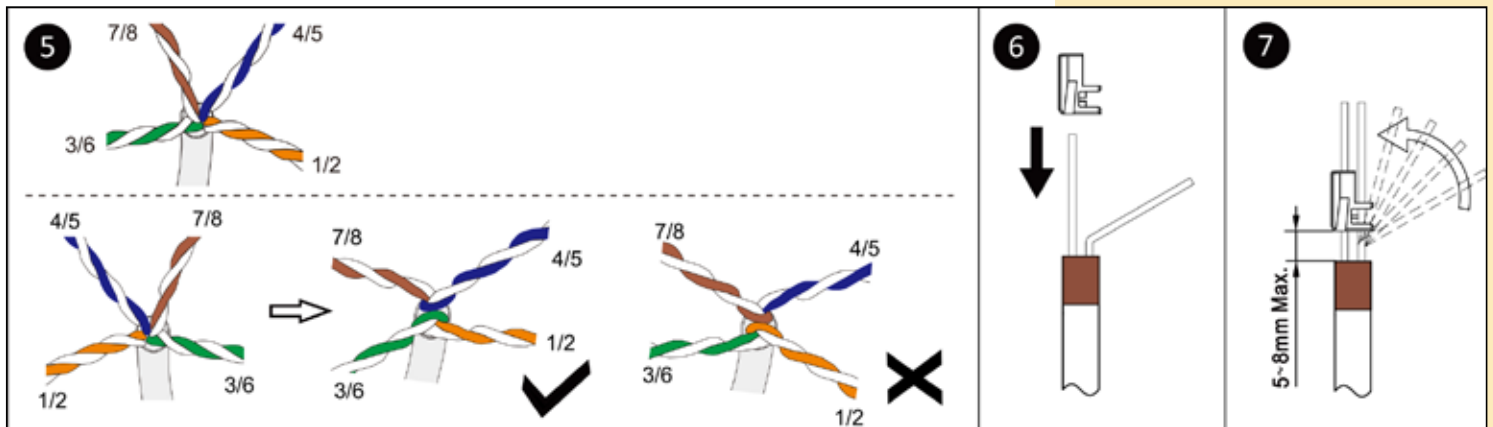

LP-TCRJ458P8CCAFS
RJ45 8P8C CAT 6A Fully Shielded Industrial Plug for AW G23 solid wire conductors
or AW G26 stranded wire conductors. USER GUIDE

LPTCRJ458P8CCAFS_UG_ENB01W

**PERFORMAX**

LP-TCRJ458P8CCAFS
RJ45 8P8C CAT 6A Fully Shielded Industrial Plug
for AW G23 solid wire conductors
or AW G26 stranded wire conductors.
USER GUIDE

10b Optional Tool

11

	Solid	Stranded	Cable (O.D.)
C6 _A	23~26AWG	23~26AWG	6.0~7.5mm
C8	22~24AWG	22~24AWG	7.0~8.5mm