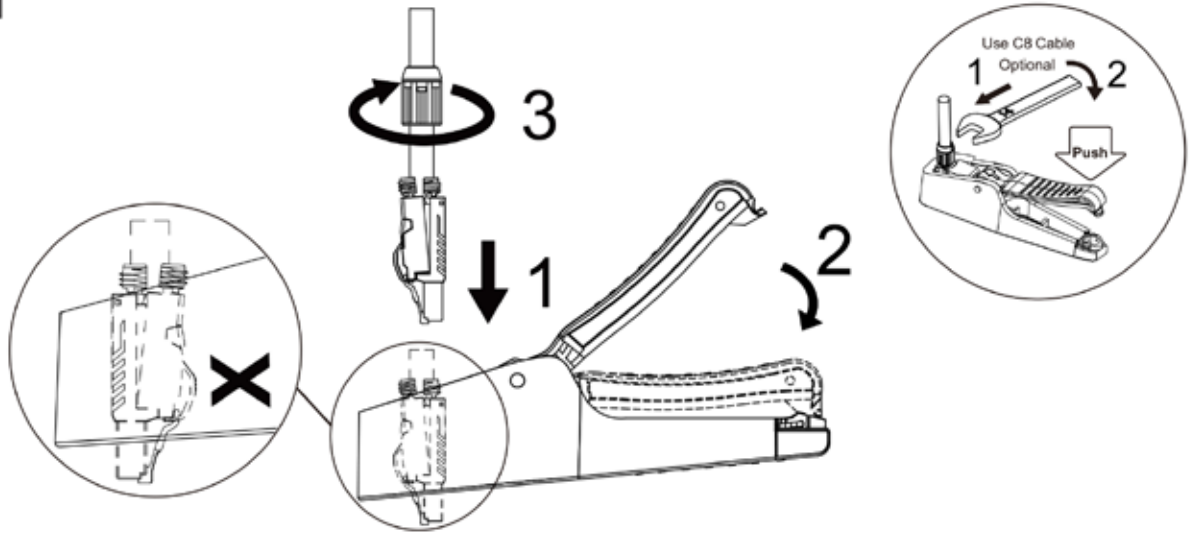

LP-TCRJ458P8CCAFS
RJ45 8P8C CAT 6A Fully Shielded Industrial Plug for AW G23 solid wire conductors
or AW G26 stranded wire conductors. USER GUIDE

LPTCRJ458P8CCAFS_UG_ENB01W

**PERFORMAX**

LP-TCRJ458P8CCAFS
RJ45 8P8C CAT 6A Fully Shielded Industrial Plug
for AW G23 solid wire conductors
or AW G26 stranded wire conductors.
USER GUIDE

10b Optional Tool

11

	Solid	Stranded	Cable (O.D.)
C6 _A	23~26AWG	23~26AWG	6.0~7.5mm
C8	22~24AWG	22~24AWG	7.0~8.5mm