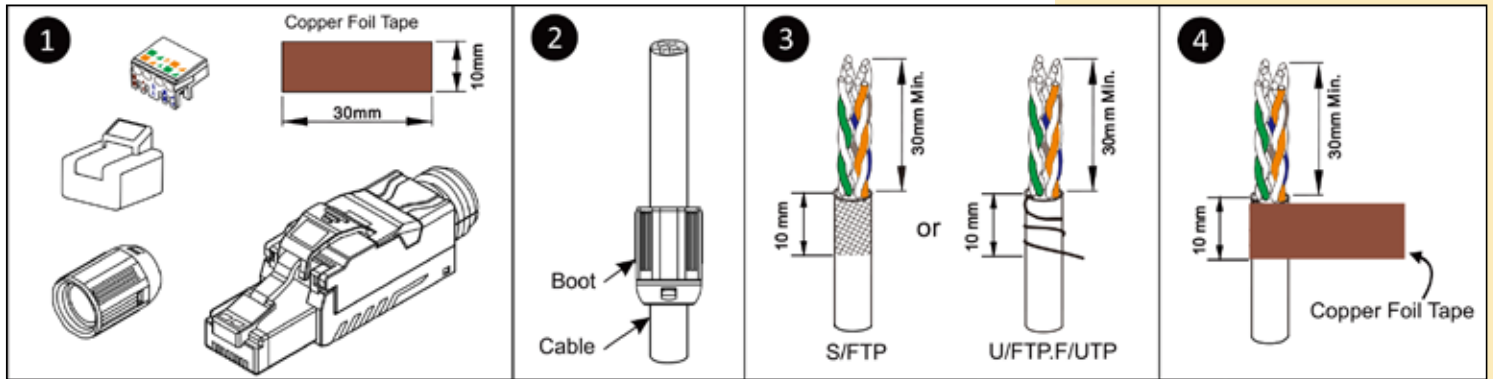

LP-TCRJ458P8CCAFS
RJ45 8P8C CAT 6A Fully Shielded Industrial Plug for AW G23 solid wire conductors
or AW G26 stranded wire conductors. USER GUIDE

LPTCRJ458P8CCAFS_UG_ENB01W

**PERFORMAX**

LP-TCRJ458P8CCAFS
RJ45 8P8C CAT 6A Fully Shielded Industrial Plug
for AW G23 solid wire conductors
or AW G26 stranded wire conductors.
USER GUIDE

10b Optional Tool

11

	Solid	Stranded	Cable (O.D.)
C6 _A	23~26AWG	23~26AWG	6.0~7.5mm
C8	22~24AWG	22~24AWG	7.0~8.5mm