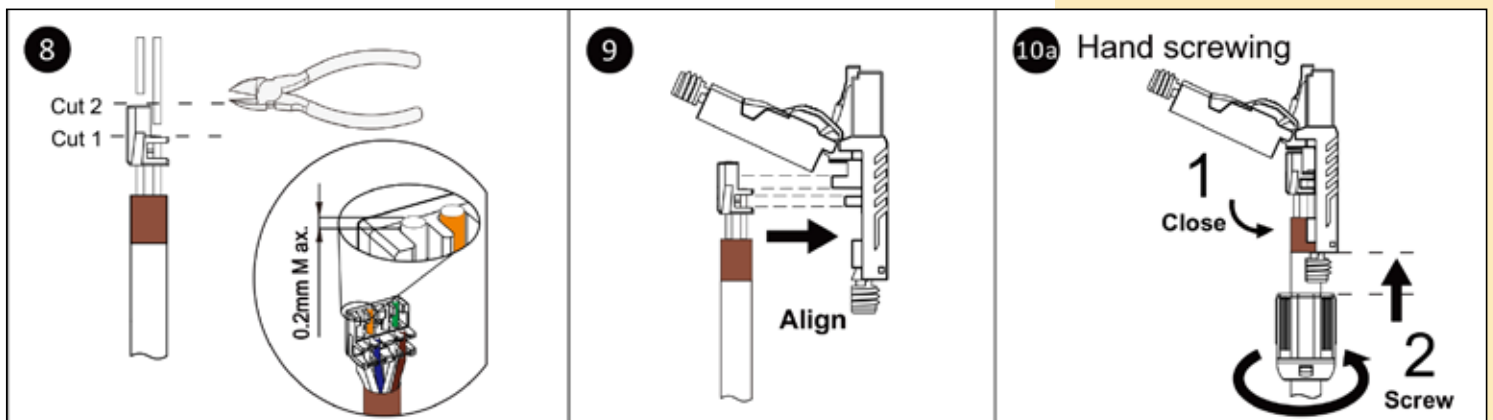

LP-TCRJ458P8CCAFS
RJ45 8P8C CAT 6A Fully Shielded Industrial Plug for AW G23 solid wire conductors
or AW G26 stranded wire conductors. USER GUIDE

LPTCRJ458P8CCAFS_UG_ENB01W

**PERFORMAX**

LP-TCRJ458P8CCAFS
RJ45 8P8C CAT 6A Fully Shielded Industrial Plug
for AW G23 solid wire conductors
or AW G26 stranded wire conductors.
USER GUIDE

10b Optional Tool

11

	Solid	Stranded	Cable (O.D.)
C6 _A	23~26AWG	23~26AWG	6.0~7.5mm
C8	22~24AWG	22~24AWG	7.0~8.5mm