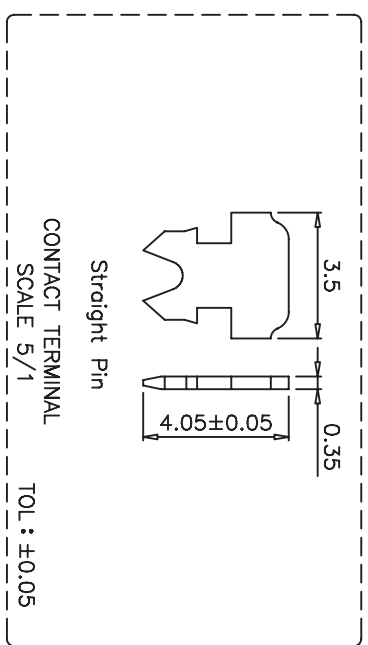

SCALE 2/1

1 2 3 4 5 6

GENERAL TOLERANCE OF DIMENSIONS ±0.1

DRAWING	22.JUN.2005	BF
CHECK	22.JUN.2005	GR
APPROVAL	22.JUN.2005	EF
DATE		
SCALE	2/1 (A4)	UNIT
		mm

ITEM NO.:	LP-RJ458P8CCEUS
DES.:	CAT 5e 8P8C one part plug Unshielded 2 prong straight

BLANPRO

DRAWING NO. LP-RJ458P8CCEUS_DD_ENB01W.pdf
 DRAWING CLASSIFICATION S SHEET 1 OF 1

10cm