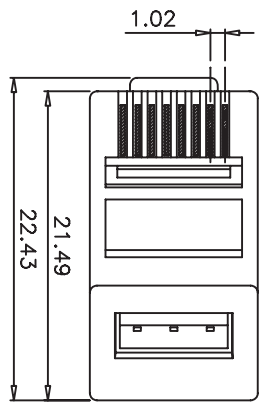

SCALE 2/1

1 2 3 4 5 6

GENERAL TOLERANCE OF DIMENSIONS ±0.1

DRAWING	22.JUN.2005	BF
CHECK	22.JUN.2005	GR
APPROVAL	22.JUN.2005	EF
DATE		
SCALE	2/1 (A4)	UNIT
		mm

ITEM NO.:	LP-RJ458P8CCEUS
DES.:	CAT 5e 8P8C one part plug Unshielded 2 prong straight

BLANPRO

DRAWING NO. LP-RJ458P8CCEUS_DD_ENB01W.pdf
 DRAWING CLASSIFICATION S SHEET 1 OF 1

10cm