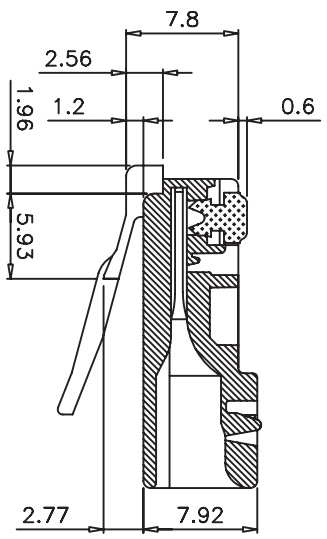

SCALE 2/1

1 2 3 4 5 6

GENERAL TOLERANCE OF DIMENSIONS ±0.1

DRAWING	22.JUN.2005	BF
CHECK	22.JUN.2005	GR
APPROVAL	22.JUN.2005	EF
DATE		
SCALE	2/1 (A4)	UNIT
		mm

ITEM NO.:	LP-RJ458P8CCEUS
DES.:	CAT 5e 8P8C one part plug Unshielded 2 prong straight

BLANPRO

DRAWING NO. LP-RJ458P8CCEUS_DD_ENB01W.pdf
 DRAWING CLASSIFICATION S SHEET 1 OF 1

10cm