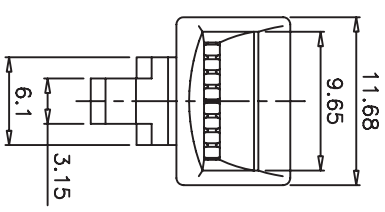

SCALE 2/1

1 2 3 4 5 6

GENERAL TOLERANCE OF DIMENSIONS ±0.1

DRAWING	22.JUN.2005	BF
CHECK	22.JUN.2005	GR
APPROVAL	22.JUN.2005	EF
DATE		
SCALE	2/1 (A4)	UNIT
		mm

ITEM NO.:	LP-RJ458P8CCEUS
DES.:	CAT 5e 8P8C one part plug Unshielded 2 prong straight

BLANPRO

DRAWING NO. LP-RJ458P8CCEUS_DD_ENB01W.pdf
 DRAWING CLASSIFICATION S SHEET 1 OF 1

10cm