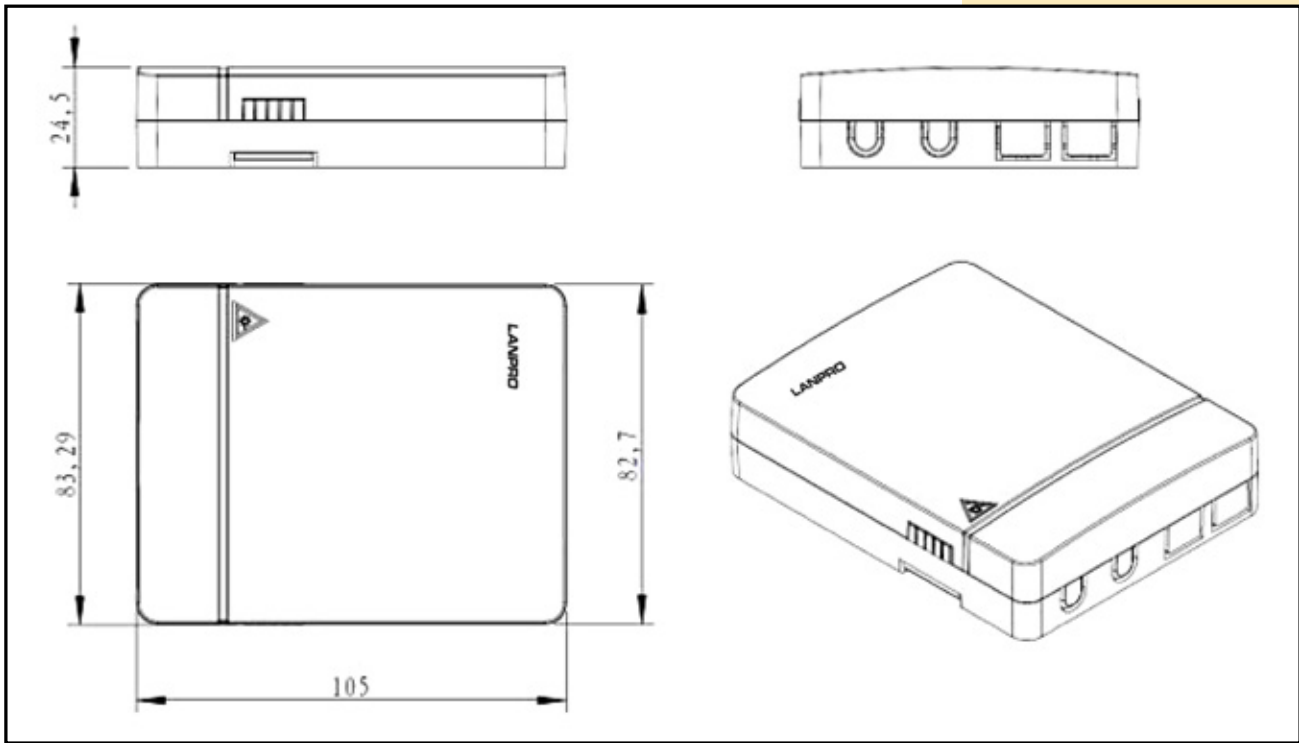

LP-F2152WH002

Fiber optic 2 ports small enclosure for FTTH Distribution

LPF2152WH002_SS_ENB01W

Features

- Material: ABS plastic.
- Color: White, other color under request.
- 2 SC simplex adapter ports.
- With Mini Rotary splice tray for 4 fibers splicing.
- Wall mounted or desktop application.

LP-F2152WH002

Fiber optic 2 ports small enclosure for FTTH Distribution

A Specification

| Parameter | Value |
|------------------------|---------------------|
| Outside Dimension | 83.29x105x24.5mm |
| Material | ABS plastic |
| Color | White |
| Adapter ports | 2 ports |
| Splice capacity | 4 fibers |
| Adaptor type and count | SC, 2SC |
| Application | Indoor wall mounted |

B Dimensional Drawing

C Accessories

| Name | Specification | Qty |
|---|------------------|-----------------------|
| Fiber optic heat shrinkable protection sleeve | 45mm x 3.0 x 1.5 | As per using capacity |
| Cable tie | 3mm x 80mm white | 3 pcs |
| Plastic expansion pipe | Φ6mm white | 2 pcs |
| Screws | C type 4 x 25 | 2 pcs |