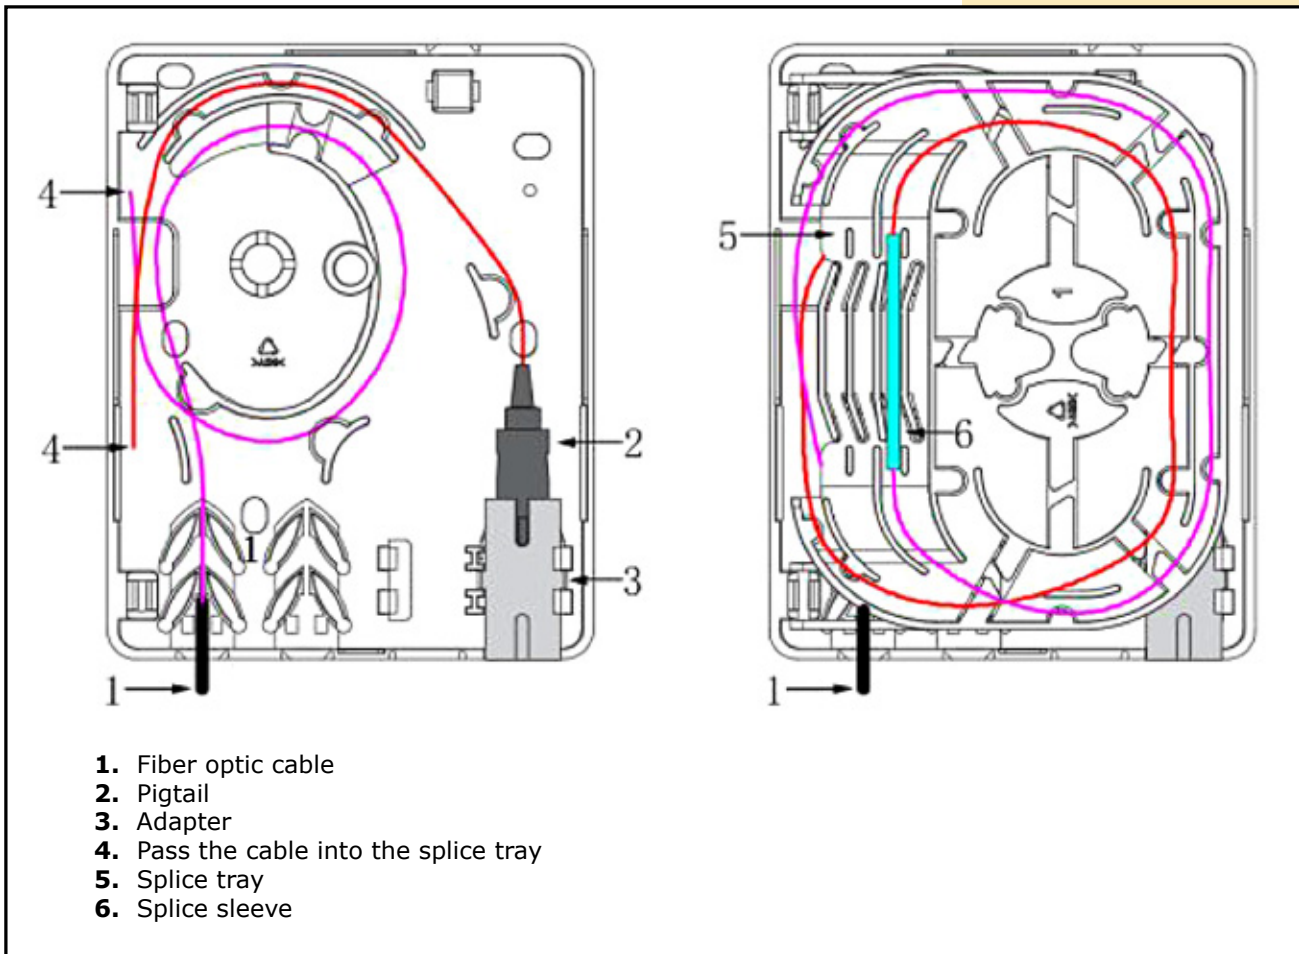

LP-F2152WH002

Fiber optic 2 ports small enclosure for FTTH Distribution

LPF2152WH002_SS_ENB01W

Features

- Material: ABS plastic.
- Color: White, other color under request.
- 2 SC simplex adapter ports.
- With Mini Rotary splice tray for 4 fibers splicing.
- Wall mounted or desktop application.

LP-F2152WH002

Fiber optic 2 ports small enclosure for FTTH Distribution

A Specification

| Parameter | Value |
|------------------------|---------------------|
| Outside Dimension | 83.29x105x24.5mm |
| Material | ABS plastic |
| Color | White |
| Adapter ports | 2 ports |
| Splice capacity | 4 fibers |
| Adaptor type and count | SC, 2SC |
| Application | Indoor wall mounted |

B Dimensional Drawing

C Accessories

| Name | Specification | Qty |
|---|------------------|-----------------------|
| Fiber optic heat shrinkable protection sleeve | 45mm x 3.0 x 1.5 | As per using capacity |
| Cable tie | 3mm x 80mm white | 3 pcs |
| Plastic expansion pipe | Φ6mm white | 2 pcs |
| Screws | C type 4 x 25 | 2 pcs |