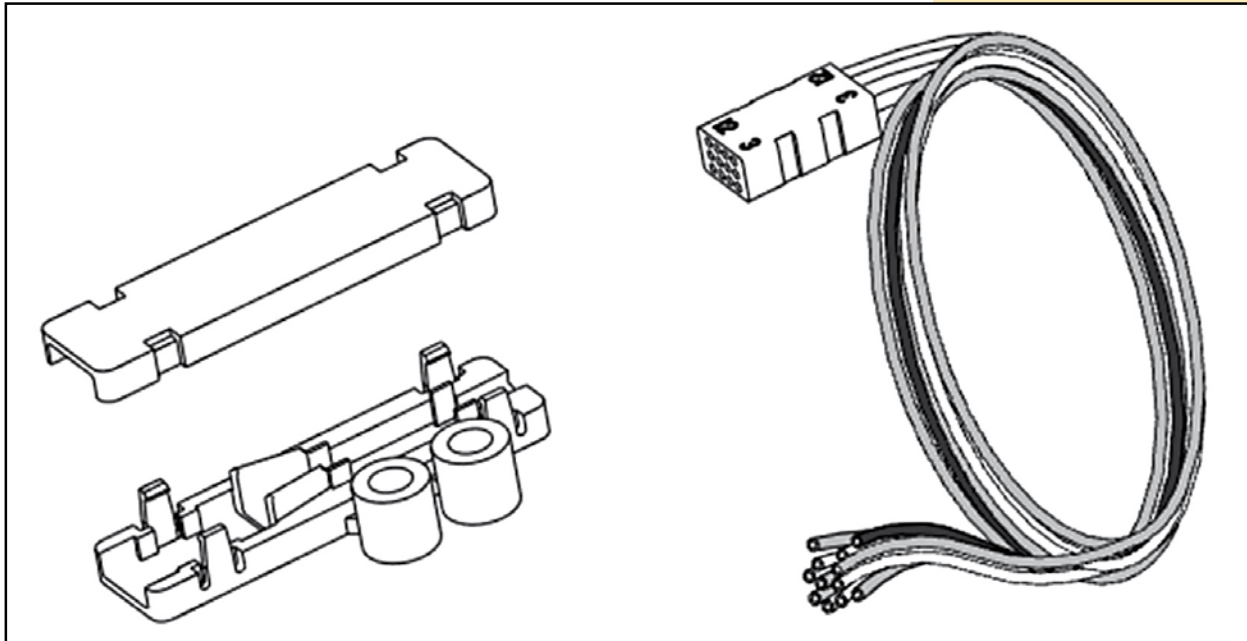

LanPro Indoor Fan-Out Kits provide our customers with the best practical solution for the field installation of connectors for terminating 6 and 12 fiber buffer tubes.

They are designed to sleeve the 250µm loose tube fibre with a 900 µm buffer tube. They are ideal for indoor cross connects and require no additional space or hardware devices for terminating buffer tubes.

The robust 900 µm fan-out has been color coded in order to facilitate the identification and matching with the individually colored fiber coming from the tube.

There are versions of 6 and 12 fibers and lengths of 25, 36 and 47 inches for your convenience and flexibility needed by your field installation.

Figure 1

**B Dimensions:**

Figure 2

**C How to Order:**

**LP-F2103136121BK** Type 3 Fan-Out Kit for Round Tube Fiber Cable with 12 Cores and 36 inch long LSZH rated 0.9 mm buffer tube colored legs, in a black color Enclosure for Indoor use.