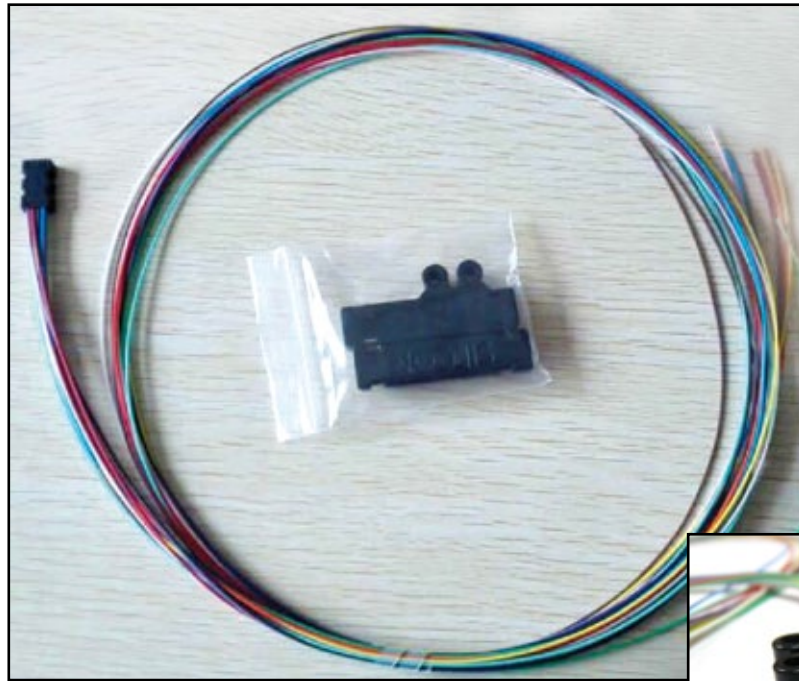

**LP-F2103136121BK Type 3 Fan-Out Kit for Round Tube Fiber Cable with 12 Cores and 36 inch long LSZH rated 0.9 mm buffer tube colored legs in a black color Enclosure for Indoor use.**

LPF2103136121BK\_SS\_ENB01W

### Features

- For terminating 12 Fiber Round Tube Cables.
- Length 36 inches.
- Eliminates strain on fibres by isolating them from tensile forces.
- Bend radius is limited by the tubing.
- Snap together furcation enclosure, eliminates epoxy filler adhesive for indoor kits, black colored.
- Compact design.
- Fiber routing capabilities are excellent for better fiber management.
- Are quick and easy to install.
- Wide temperature compensation.
- Optimized for indoor field termination of cables.
- Temperature range of 0° to +70°C (+32° to +158°F).

**LP-F2103136121BK  
Type 3 Fan-Out Kit for Round Tube Fiber Cable with 12 Cores and 36 inch long LSZH rated 0.9 mm buffer tube colored legs in a black color Enclosure for Indoor use.**

The LP-F2103136121BK is a Type 3 Fan-Out Kit for Round Tube Fiber Cable with 12 Cores and 36 inch long LSZH rated 0.9 mm buffer tube colored legs in a black color Enclosure for Indoor use.

The robust 900 µm fan-out has been color coded in order to facilitate the identification and matching with the individually colored fiber coming from the tube.

There are versions of 6 and 12 fibers and lengths of 25, 36 and 47 inches for your convenience and flexibility needed by your field installation.