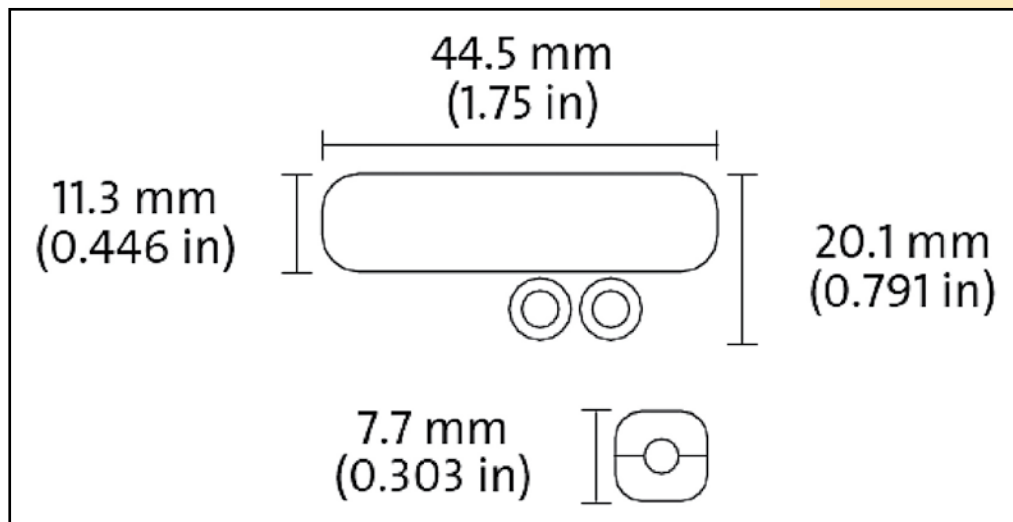

The robust 900 µm fan-out has been color coded in order to facilitate the identification and matching with the individually colored fiber coming from the tube.

There are versions of 6 and 12 fibers and lengths of 25, 36 and 47 inches for your convenience and flexibility needed by your field installation.

Figure 1

**B Dimensions:**

Figure 2

**C How to Order:**

**LP-F2103136121BK** Type 3 Fan-Out Kit for Round Tube Fiber Cable with 12 Cores and 36 inch long LSZH rated 0.9 mm buffer tube colored legs, in a black color Enclosure for Indoor use.