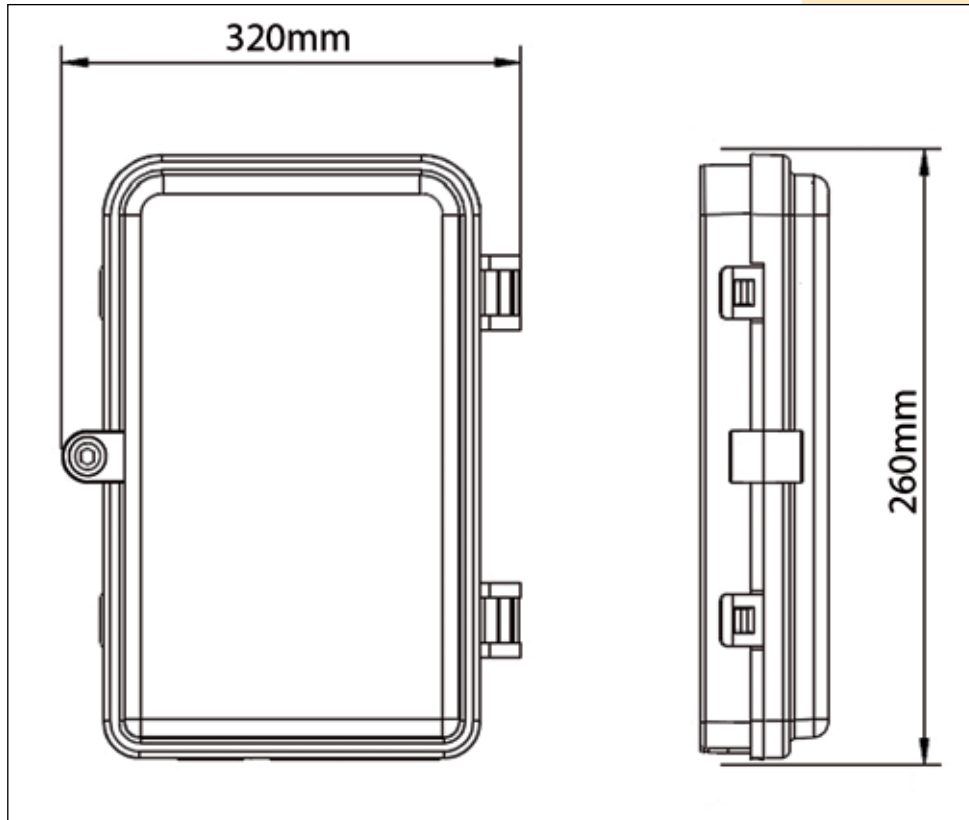

**LP-F205BOY07XX Loaded FTTH fiber optic terminal Outdoor ABS plastic box,
Pole or Wall mountable with 24 SC Adaptors (included).**

LPF205BOY07XX_SS_ENB01W

Features

- For use in the end indoor/outdoor termination of residential building and villas in FTTH applications.
- Wall or Pole Mountable.
- Loaded with 24 SC/SC optical adaptors. (Accept other adapter modules).
- High Quality ABS plastic Oyster white box.
- Doesn't have a key, instead of that a Hex screw (Allen) is provided to locks the door safely to avoid unneeded opening.

**LP-F205BOY07XX
Loaded FTTH fiber optic terminal Outdoor ABS plastic box,
Pole or Wall mountable with 24 SC Adaptors (included).**

The **LP-F205BOY07XX** is an outdoor FTTH fiber optic terminal Outdoor plastic box used in the end termination of residential building and villas to fix and splice pigtails. It can be installed on the wall or onto a Pole and is loaded with 24 SC/SC optical adaptors. It can take, however, other kind of adaptors as ST, LC, FC, etc. It is made of high quality ABS plastic. A gasket avoid the entrance of water, humidity, dust, etc.

Reasonable design for fiber arrangement, with a bend radius with more than 30mm.

A Specifications

Operating temperature	-20°C + 80°C
Relative humidity	≤90% (+30%) without condensation
Atmospheric pressure	70Kpa -106Kpa
Storage Temperature	-20°C+80°C
Adaptors included (others available)	24 SC/SC adaptors
IP standard	IP55

B Dimensional drawing

320(H)mm×260(W)mm×120(D)mm

D How to order

LP-F205BOY07S1

Loaded FTTH fiber optic terminal Outdoor ABS plastic box, Pole or Wall mountable with 24 SC Singlemode Adaptors (included).

LP-F205BOY07M1