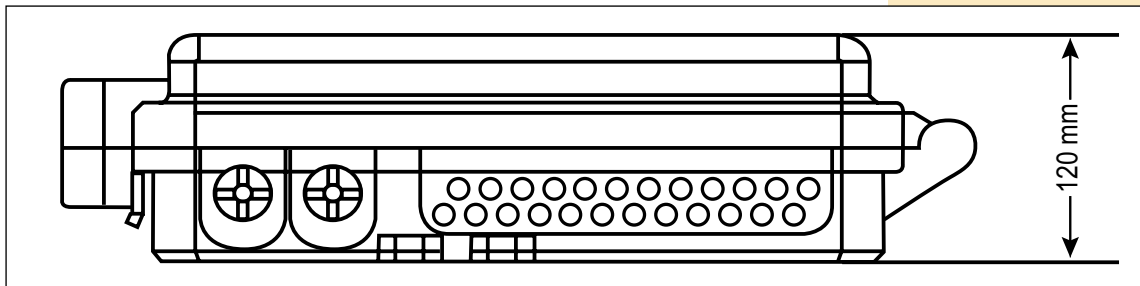

**LP-F205BOY07XX Loaded FTTH fiber optic terminal Outdoor ABS plastic box,
Pole or Wall mountable with 24 SC Adaptors (included).**

LPF205BOY07XX_SS_ENB01W

Features

- For use in the end indoor/outdoor termination of residential building and villas in FTTH applications.
- Wall or Pole Mountable.
- Loaded with 24 SC/SC optical adaptors. (Accept other adapter modules).
- High Quality ABS plastic Oyster white box.
- Doesn't have a key, instead of that a Hex screw (Allen) is provided to locks the door safely to avoid unneeded opening.

**LP-F205BOY07XX
Loaded FTTH fiber optic terminal Outdoor ABS plastic box,
Pole or Wall mountable with 24 SC Adaptors (included).**

The **LP-F205BOY07XX** is an outdoor FTTH fiber optic terminal Outdoor plastic box used in the end termination of residential building and villas to fix and splice pigtails. It can be installed on the wall or onto a Pole and is loaded with 24 SC/SC optical adaptors. It can take, however, other kind of adaptors as ST, LC, FC, etc. It is made of high quality ABS plastic. A gasket avoid the entrance of water, humidity, dust, etc.

Reasonable design for fiber arrangement, with a bend radius with more than 30mm.

A Specifications

Operating temperature	-20°C + 80°C
Relative humidity	≤90% (+30%) without condensation
Atmospheric pressure	70Kpa -106Kpa
Storage Temperature	-20°C+80°C
Adaptors included (others available)	24 SC/SC adaptors
IP standard	IP55

B Dimensional drawing

320(H)mm×260(W)mm×120(D)mm

D How to order

LP-F205BOY07S1

Loaded FTTH fiber optic terminal Outdoor ABS plastic box, Pole or Wall mountable with 24 SC Singlemode Adaptors (included).

LP-F205BOY07M1