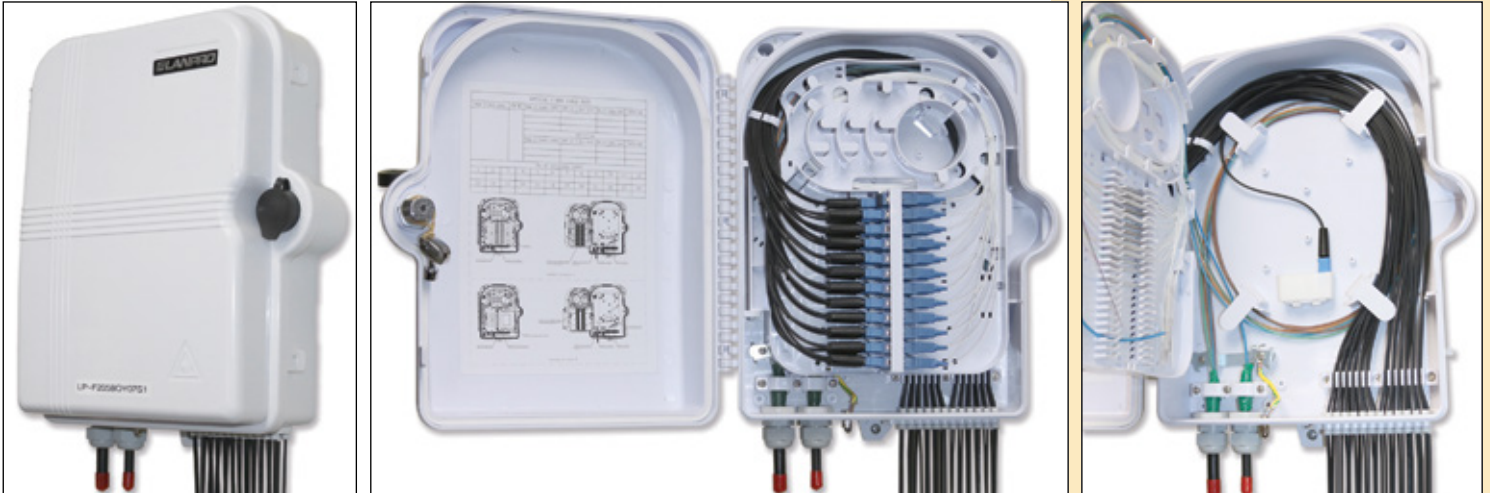

A Specifications

Operating temperature	-20°C + 80°C
Relative humidity	≤90% (+30%) without condensation
Atmospheric pressure	70Kpa -106Kpa
Storage Temperature	-20°C+80°C
Adaptors included (others available)	24 SC/SC adaptors
IP standard	IP55

B Dimensional drawing

320(H)mm×260(W)mm×120(D)mm