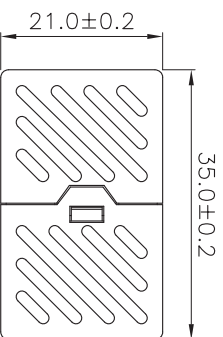

SCALE 1/1

CC : Housing Color
BK=Black, WH=White

GENERAL TOLERANCE OF DIMENSIONS
XXXX ±0.005
XXX ±0.05
X.X ±0.1

DRAWING	17.JUN.2010	BF
CHECK	17.JUN.2010	GR
APPROVAL	17.JUN.2010	EF
DATE		
SCALE	1/1 (A4)	UNIT
DRAWING NO. LCPCECC_DD_ENB01W.pdf		NAME
DRAWING CLASSIFICATION S		ITEM NO.:LP-CPECC

BLANPRO

DES.: CAT 5e UNSHIELDED IN-LINE COUPLER

DRAWING CLASSIFICATION S SHEET 1 OF 1

10cm