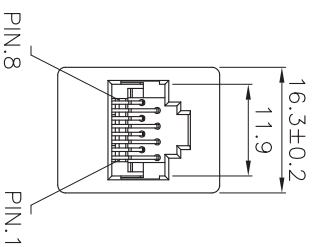

SCALE 1/1

CC : Housing Color
BK=Black, WH=White

GENERAL TOLERANCE OF DIMENSIONS
XXXX ±0.005
XXX ±0.05
X.X ±0.1

DRAWING	17.JUN.2010	BF
CHECK	17.JUN.2010	GR
APPROVAL	17.JUN.2010	EF
DATE		
SCALE	1/1 (A4)	UNIT
DRAWING NO. LCPCECC_DD_ENB01W.pdf		NAME
DRAWING CLASSIFICATION S		ITEM NO.:LP-CPECC

BLANPRO

DES.: CAT 5e UNSHIELDED IN-LINE COUPLER

DRAWING CLASSIFICATION S SHEET 1 OF 1

10cm