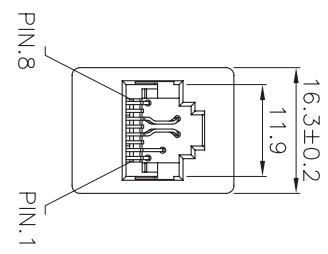

SCALE 1/1

CC : Housing Color
BK =Black, WH=White

GENERAL TOLERANCE OF DIMENSIONS	±0.005	±0.005	±0.1
XXXX			
XXX			
X,X			
DRAWING	17.JUN.2010	BF	
CHECK	17.JUN.2010	GR	
APPROVAL	17.JUN.2010	EF	
DATE			
NAME			
SCALE	1/1 (A4)	UNIT	mm

BLANPRO

ITEM NO.:LP-GPC6CC

DES.: CAT6 UNSHIELDED IN-LINE COUPLER

DRAWING NO.	LPGPC6CC_DD_ENB01w.pdf
DRAWING CLASSIFICATION	S SHEET 1 OF 1

1 2 3 4 5 6 10cm