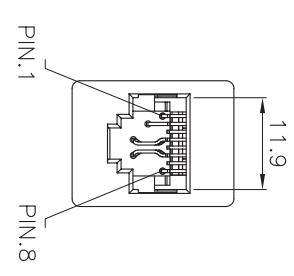

SCALE 1/1

CC : Housing Color
BK =Black, WH=White

GENERAL TOLERANCE OF DIMENSIONS	±0.005	±0.005	±0.1
XXXX			
XXX			
X,X			
DRAWING	17.JUN.2010	BF	
CHECK	17.JUN.2010	GR	
APPROVAL	17.JUN.2010	EF	
DATE			
NAME			
SCALE	1/1 (A4)	UNIT	mm

BLANPRO

ITEM NO.:LP-GPC6CC

DES.: CAT6 UNSHIELDED IN-LINE COUPLER

DRAWING NO.	LPGPC6CC_DD_ENB01w.pdf
DRAWING CLASSIFICATION	S SHEET 1 OF 1

1 2 3 4 5 6 10cm