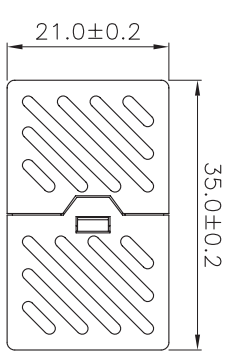

SCALE 1/1

CC : Housing Color
BK =Black, WH=White

GENERAL TOLERANCE OF DIMENSIONS	±0.005	±0.005	±0.1
XXXX			
XXX			
X,X			
DRAWING	17.JUN.2010	BF	
CHECK	17.JUN.2010	GR	
APPROVAL	17.JUN.2010	EF	
DATE			
NAME			
SCALE	1/1 (A4)	UNIT	mm

BLANPRO

ITEM NO.:LP-GPC6CC

DES.: CAT6 UNSHIELDED IN-LINE COUPLER

DRAWING NO.	LPGPC6CC_DD_ENB01w.pdf
DRAWING CLASSIFICATION	S SHEET 1 OF 1

1 2 3 4 5 6 10cm