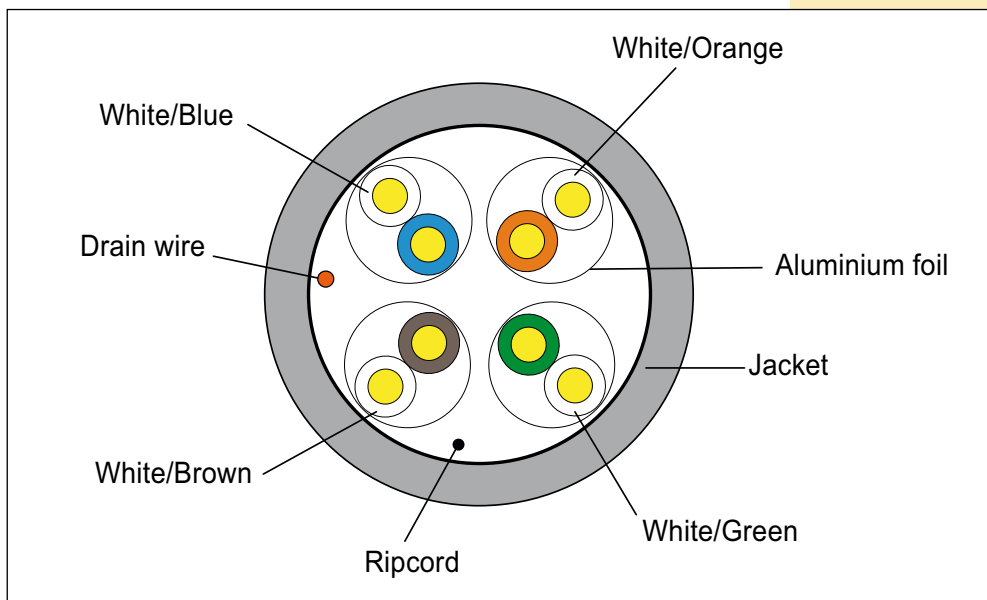

B Cable Structure

C Technical Performance (100m)

Freq.(MHz)	RL≥dB	ATT ≤dB	NEXT ≥dB	Delay ≤ns	PSNEXT ≥dB	ELFEXT ≥dB	PSELFEXT ≥dB
1	20.0	-	74.3	570	72.3	68.0	65.0
4.0	23.0	3.8	65.3	552	63.3	56.0	53.0
8.0	24.5	5.3	60.8	547	58.8	49.9	46.9
10.0	25.0	5.9	59.3	545	57.3	48.0	45.0
16.0	25.0	7.5	56.2	543	54.2	43.9	40.9
20.0	25.0	8.4	54.8	542	52.8	42.0	39.0
25.0	24.3	9.4	53.3	541	51.3	40.0	37.0
31.25	23.6	10.5	51.9	540	49.9	38.1	35.1
62.5	21.5	15.0	47.4	539	45.4	32.1	29.1
100	20.1	19.1	44.3	538	42.3	28.0	25.0
200	18.0	27.6	39.8	537	37.8	22.0	19.0
250	17.3	31.1	38.3	536	36.3	20.0	17.0
300	16.8	34.3	37.1	536	35.1	18.5	15.5
400	15.9	40.1	35.3	536	33.3	15.8	12.8
500	15.2	45.3	33.8	536	31.8	14.0	11.0

D How to Order

LP-CA7N0BKC LanPro Performax® Shielded CAT 6A U/FTP Outdoor Network Cable, solid AWG 23 100% copper, Single PE Jacket, Drain wire and ripcord in a 1000 ft (305m)wood spool.

LanPro is continuously improving its products and reserves the right to change specifications and availability without prior notice.