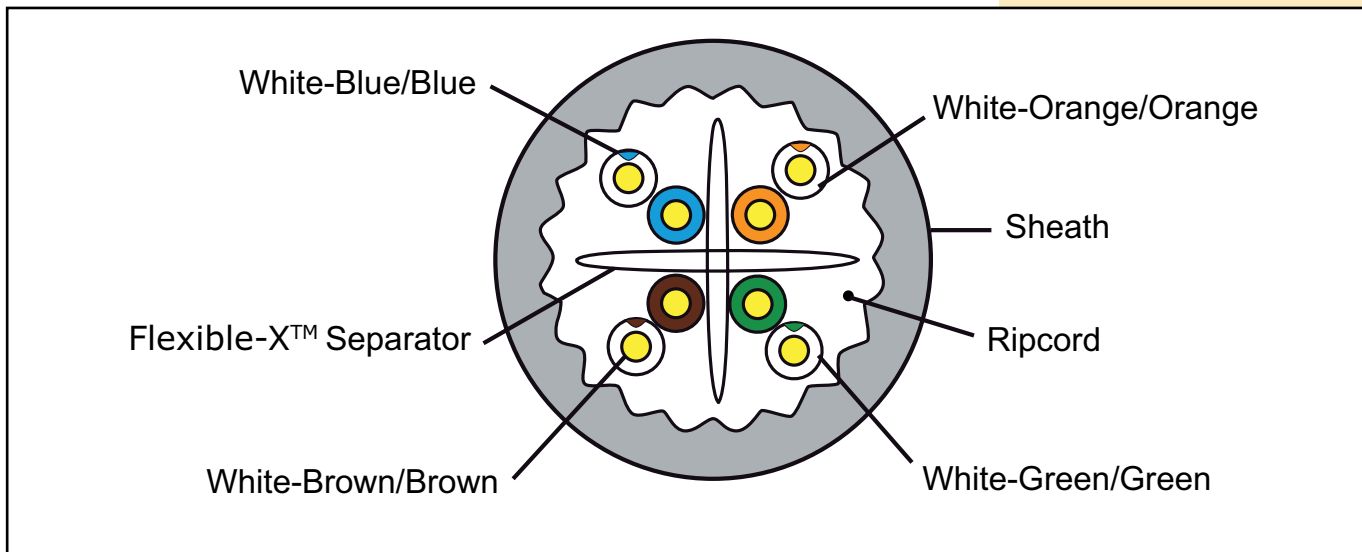

C Cable Structure

D Technical Performance (100m)

Freq. (MHz)	Insertion Loss	NEXT ≥dB	PSNEXT ≥dB	ELFEXT ≥dB	PSELFEXT ≥dB	Delay ≤ns
1	2.1	74.3	72.3	67.8	64.8	570.0
4.0	3.8	65.3	63.3	55.8	52.8	552.0
8.0	5.3	60.8	58.8	49.7	46.7	546.7
10.0	5.9	59.3	57.3	47.8	44.8	545.4
16.0	7.5	56.2	54.2	43.7	40.7	543.0
20.0	8.4	54.8	52.8	41.8	38.8	542.1
25.0	9.4	53.3	51.3	39.8	36.8	541.2
31.25	10.5	51.9	49.9	37.9	34.9	540.4
62.5	15.0	47.4	45.4	31.9	28.9	538.6
100	19.1	44.3	42.3	27.8	24.8	537.6
200	27.6	39.8	37.8	21.8	18.8	536.5
250	31.1	38.3	36.3	19.8	16.8	536.1
300	34.3	37.1	35.1	18.3	15.3	536.1
500	45.3	33.8	31.8	13.8	10.8	535.6

E How to Order

LP-CA0R0VLB LanPro Performax®, Unshielded Network Cable CAT 6A U/UTP, with violet color LSZH-rated Level 3 jacket, Low smoke Zero-Halogen, packed in 1000ft (305m) box.