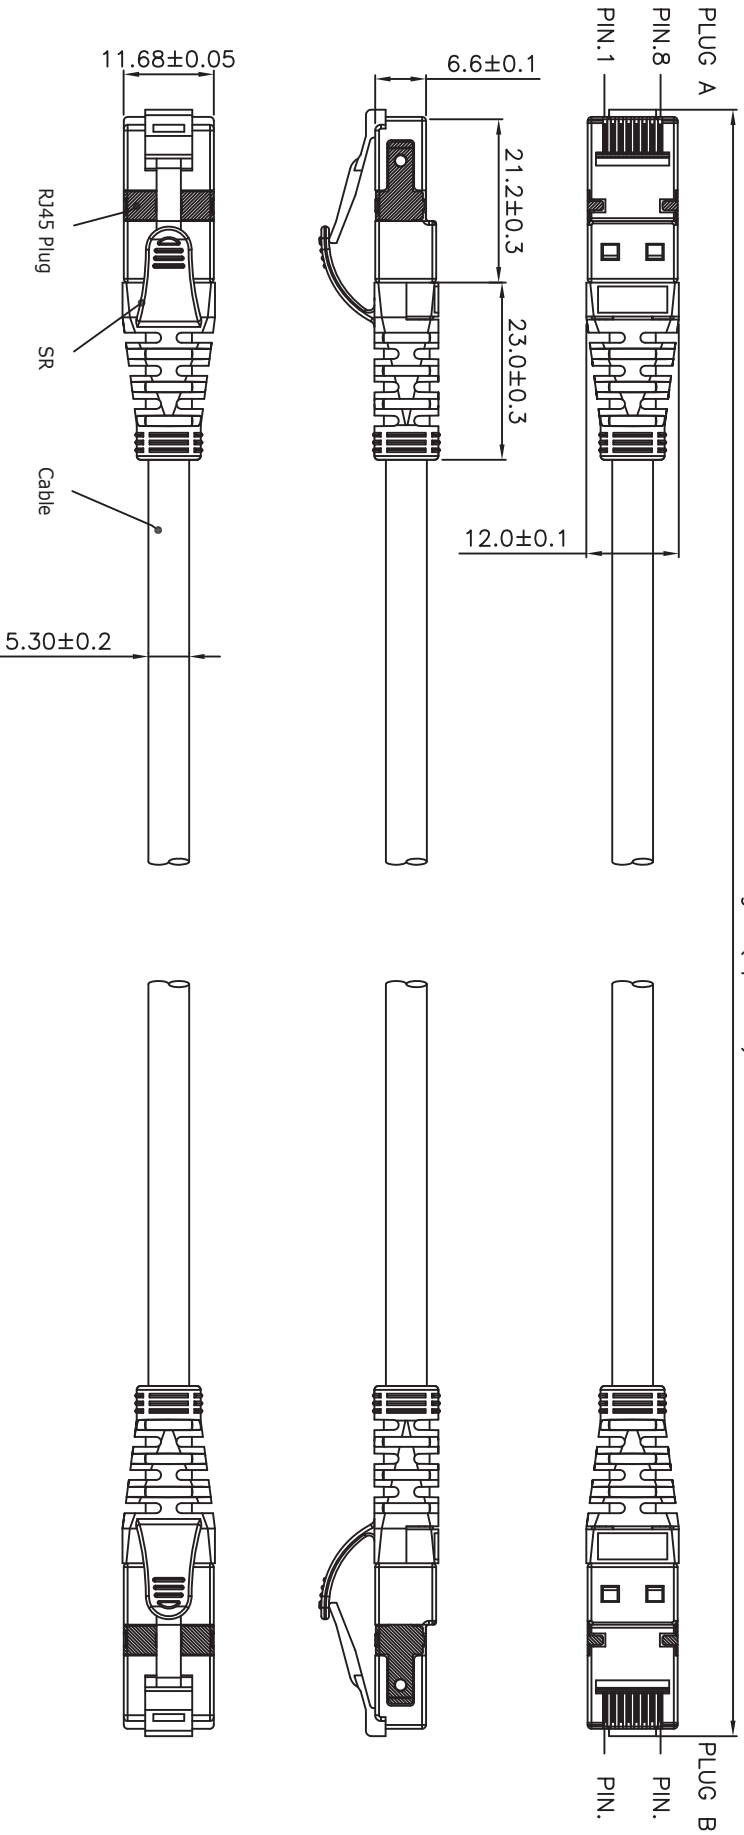

Total length (optional)

GENERAL DIMENSIONS

DRAWING	14.JUN.2016	BF	
CHECK	14.JUN.2016	KM	
APPROVAL	14.JUN.2016	KM	
SCALE	2/1 (A4)	UNIT	mm
DRAWING NO. LP4CADESXX_DD_ENB01W.pdf		ITEM NO.: LP-4CADESXX	
DRAWING CLASSIFICATION		DES.: CAT 6A, 10GB, Shielded S/FTP, HD, Snag-Less Patch Cord	

DRAWING CLASSIFICATION S SHEET 1 OF 1

1 2 3 4 5 6 10cm