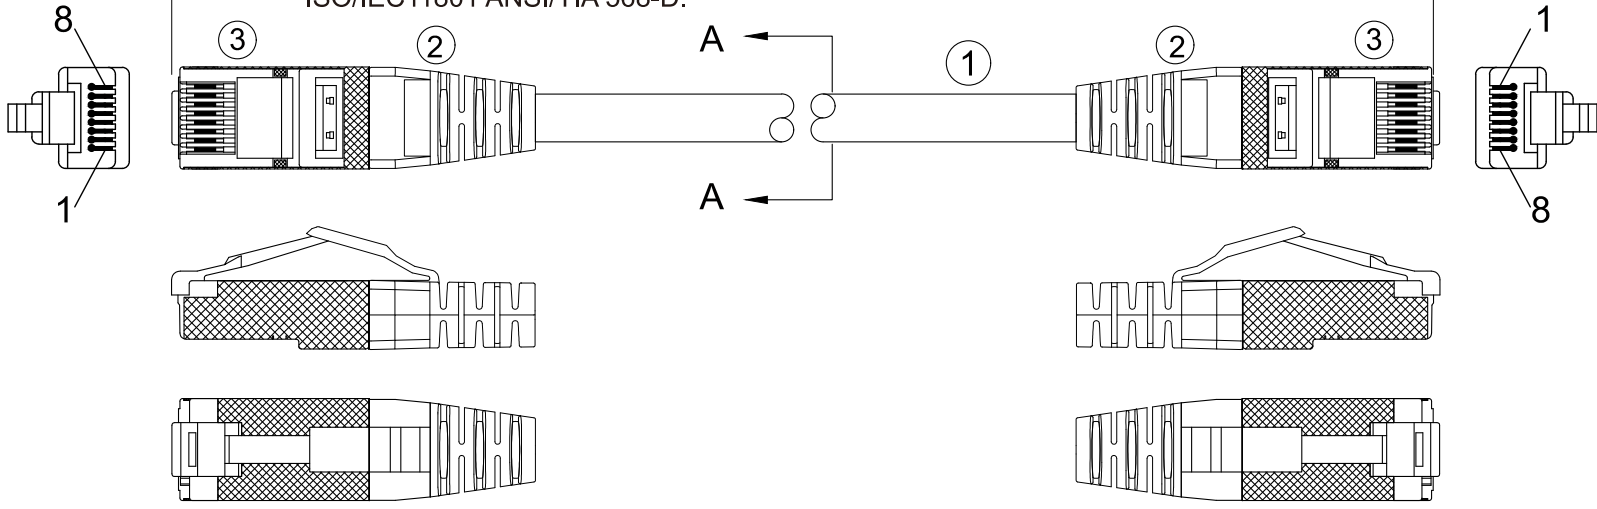

L=0.5/1/2/3/6M  
 MARKING: LANPRO NETWORKS USA. DATA CENTER CAT 6A S/FTP 10GB+ 4P LSZH  
 ISO/IEC11801 ANSI/TIA 568-D.

P1	P2
1	1 WHITE/ORANGE
2	2 ORANGE
3	3 WHITE/GREEN
6	6 GREEN
4	4 BLUE
5	5 WHITE/BLUE
7	7 WHITE/BROWN
8	8 BROWN
S	S SHIELDED

GENERAL TOLERANCE OF DIMENSIONS x.xxx ±0.005 x.xx ±0.05 x.x ±0.1	DRAWING	16.DEC.2004	YL	 <b>LANPRO</b> Connect-and-Forget
	CHECK	16.DEC.2004	KC	
	APPROVAL	16.DEC.2004	GR	
	DATE		NAME	
SCALE	1/5 (A4)	UNIT	mm	DES.: CAT 6A 10GB, Shielded S/FTP, High Density Data Center Patch Cords, Clear type, AWG 26, LSZH-rated Jacket.
DRAWING NO.		LP4CADFCXX_DD_ENB01W		
DRAWING CLASSIFICATION		S	SHEET	1 OF 1