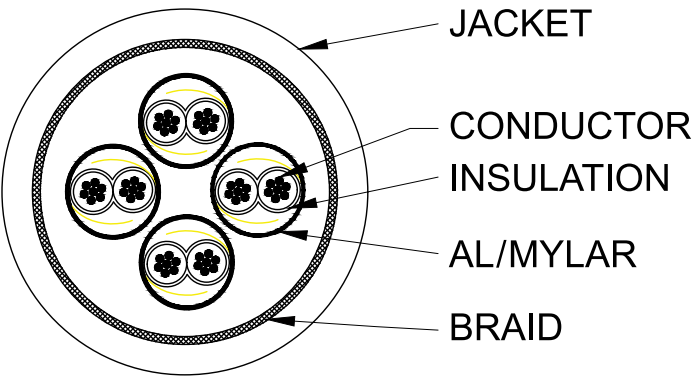

L=0.5/1/2/3/6M  
 MARKING: LANPRO NETWORKS USA. DATA CENTER CAT 6A S/FTP 10GB+ 4P LSZH  
 ISO/IEC11801 ANSI/TIA 568-D.

P1	P2
1	1 WHITE/ORANGE
2	2 ORANGE
3	3 WHITE/GREEN
6	6 GREEN
4	4 BLUE
5	5 WHITE/BLUE
7	7 WHITE/BROWN
8	8 BROWN
S	S SHIELDED

GENERAL TOLERANCE OF DIMENSIONS x.xxx ±0.005 x.xx ±0.05 x.x ±0.1	DRAWING	16.DEC.2004	YL	 <b>LANPRO</b> Connect-and-Forget
	CHECK	16.DEC.2004	KC	
	APPROVAL	16.DEC.2004	GR	
	DATE		NAME	
SCALE	1/5 (A4)	UNIT	mm	DES.: CAT 6A 10GB, Shielded S/FTP, High Density Data Center Patch Cords, Clear type, AWG 26, LSZH-rated Jacket.
DRAWING NO.		LP4CADFCXX_DD_ENB01W		
DRAWING CLASSIFICATION		S	SHEET	1 OF 1