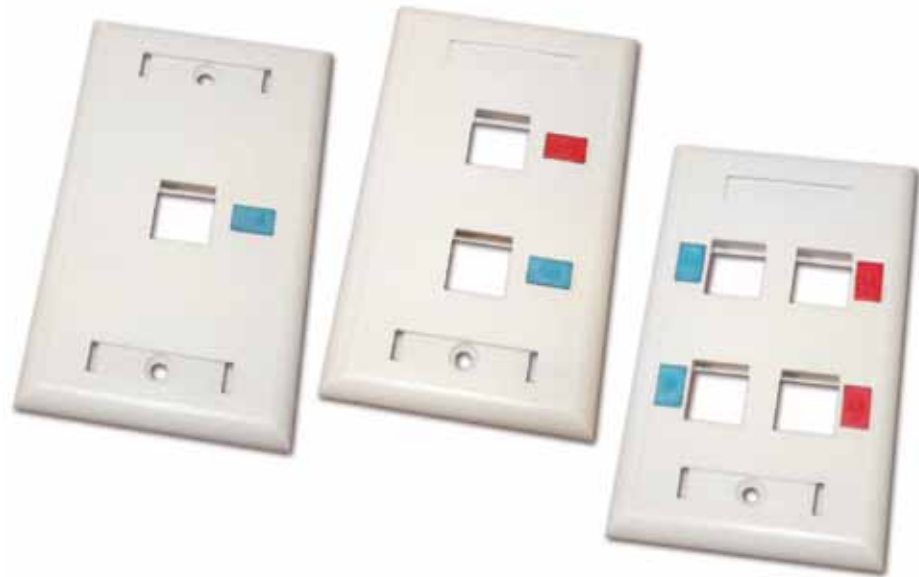

### Features

- Slide-in transparent bezel for point labeling
- Snap-in color coded data/ phone plastic label for easier identification of type of port.
- Thick and Robust molded design.
- Made of UV resistant ABS plastic. Doesn't yellow or crack with sunlight.
- Precise tooling for perfect fitting.
- V series for Vertical alignment.
- Can take CAT 7, CAT 6a, CAT 6, CAT 5e, CAT 5 and CAT 3 phone Jacks and most of iMC® Series of RF, Video, Sound and Data Keystone sized jacks.
- Interchangeable with most popular brands.

## LP-3317XXYY2 Flat Faceplates with ID windows

The LanPro Flat Faceplate with ID windows series are a leap forward in design for a better installation.

In regard with the user, the window and the labeling of the port type facilitates its identification.

The combined high-capacity with multiple connectors, the possible use of different standard jacks and of our line of iMC® Modular Compatibility components make these faceplates the practical choice. Perfect for shielded systems.