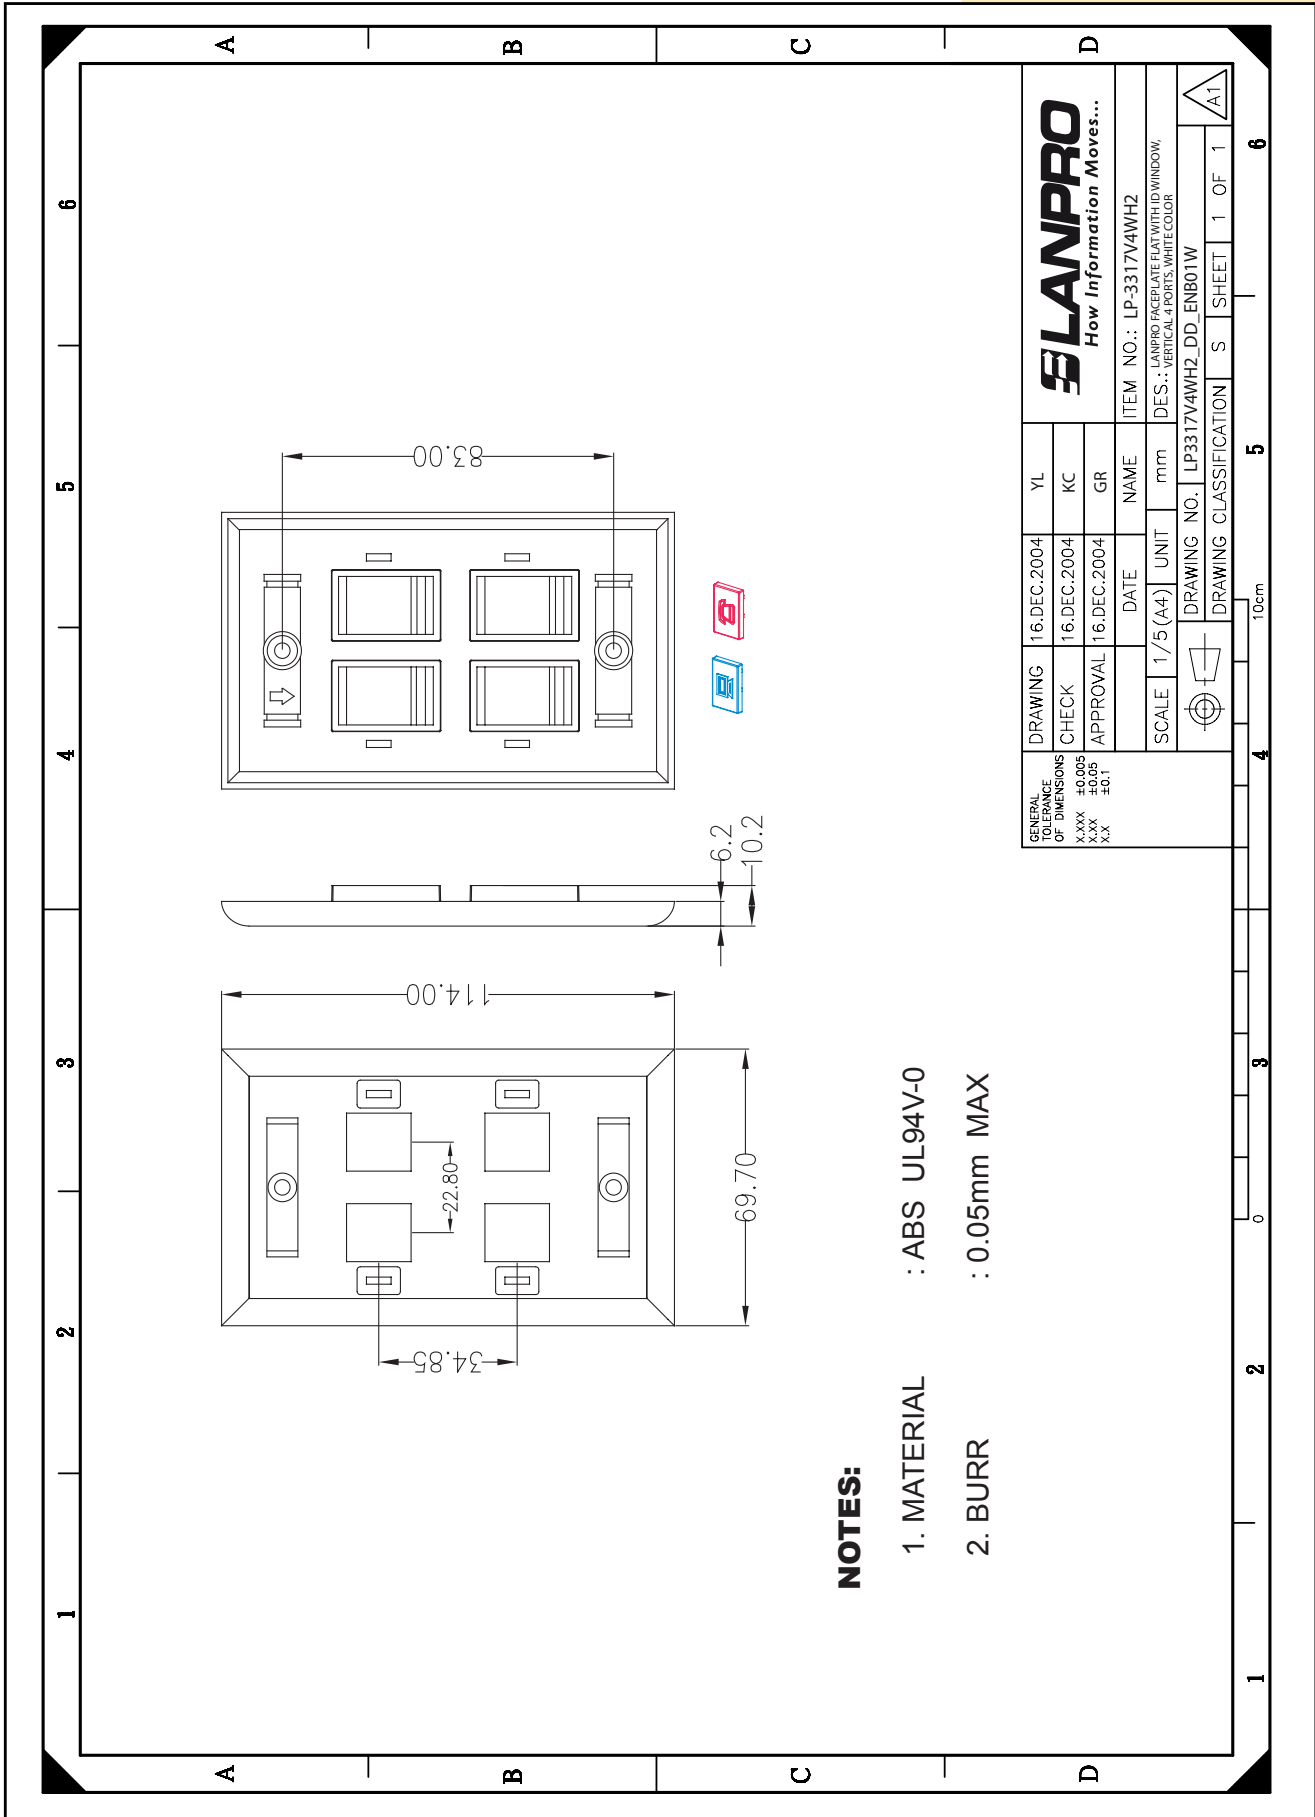

NOTES:

1. MATERIAL : ABS UL94V-0
2. BURR : 0.05mm MAX

GENERAL TOLERANCE OF DIMENSIONS X.XXX ±0.005 X.XX ±0.05 X.X ±0.1	DRAWING	16.DEC.2004	YL
	CHECK	16.DEC.2004	KC
	APPROVAL	16.DEC.2004	GR
SCALE	1/5 (A4)	UNIT	mm
DATE		NAME	
DRAWING NO.		ITEM NO.	
DRAWING CLASSIFICATION		DES.	
SHEET		1 OF 1	

LANPRO
How Information Moves...

ITEM NO.: LP-3317V4WH2
DES.: LANPRO FACEPLATE FLAT WITH ID WINDOW,
VERTICAL 4 PORTS, WHITE COLOR

DRAWING NO. LP3317V4WH2_DD_ENB01W

10cm

1 OF 1

SHEET

CLASSIFICATION

5

6

4

3

2

1

0

1

2

3

4

5

6

1

2

3

4

5

6

1

2

3

4

5

6