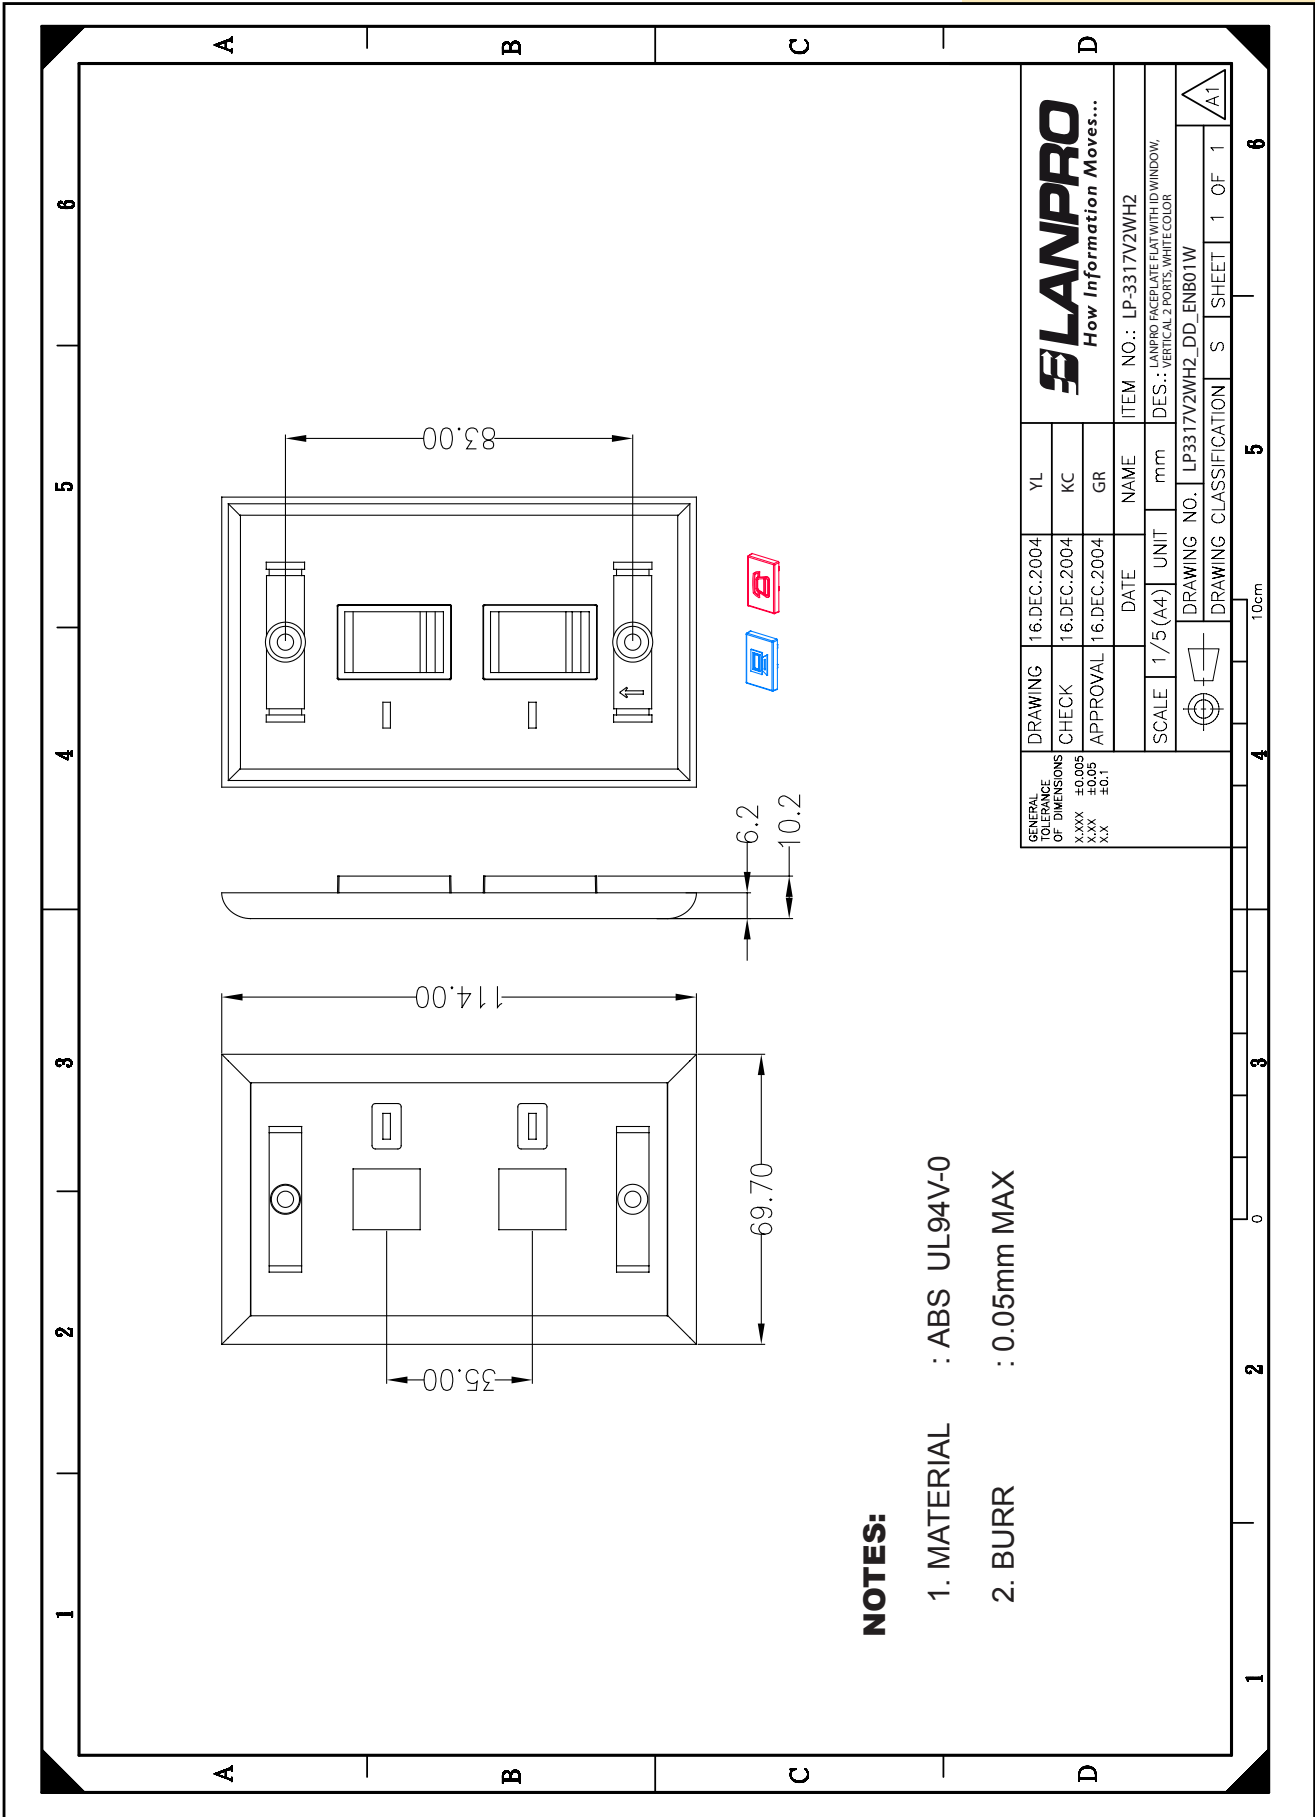

## LP-3317XXYY2 Flat Faceplates with ID windows

The LanPro Flat Faceplate with ID windows series are a leap forward in design for a better installation.

In regard with the user, the window and the labeling of the port type facilitates its identification.

They are available in three (3) models: 1 Port, 2 Ports and 4 Ports.

**A Specifications:****Materials:**

1. Plate: ABS\*, UL94V-0
2. Blank Inserts: ABS\*, UL94V-0 (LP-IBLNKWH, optional)
3. Screw: 6#32-L25.0mm chromed steel
4. Id lid, ABS clear UL94V-0
5. Color coded Port type plug ABS, UL-94V-0,  
**Blue** for Data and **Red** for Telephone

**Figure 1. Accessories that come included for proper identification and fixation to wall boxes.**

**Figure 2. Faceplate with the accessories installed**

**B Dimensional Drawings:**

**NOTES:**

- 1. MATERIAL : ABS UL94V-0
- 2. BURR : 0.05mm MAX

GENERAL TOLERANCE OF DIMENSIONS X.XXX ±0.005 X.XX ±0.05 X.X ±0.1	DRAWING	16.DEC.2004	YL
	CHECK	16.DEC.2004	KC
	APPROVAL	16.DEC.2004	GR
SCALE	1/5 (A4)	UNIT	mm
DRAWING NO. LP3317V2WH2_DD_ENB01W	DATE	NAME	
	ITEM NO.: LP-3317V2WH2		
DES.: LANPRO FACEPLATE FLAT WITH ID WINDOW, VERTICAL 2 PORTS, WHITE COLOR			
DRAWING CLASSIFICATION			SHEET 1 OF 1