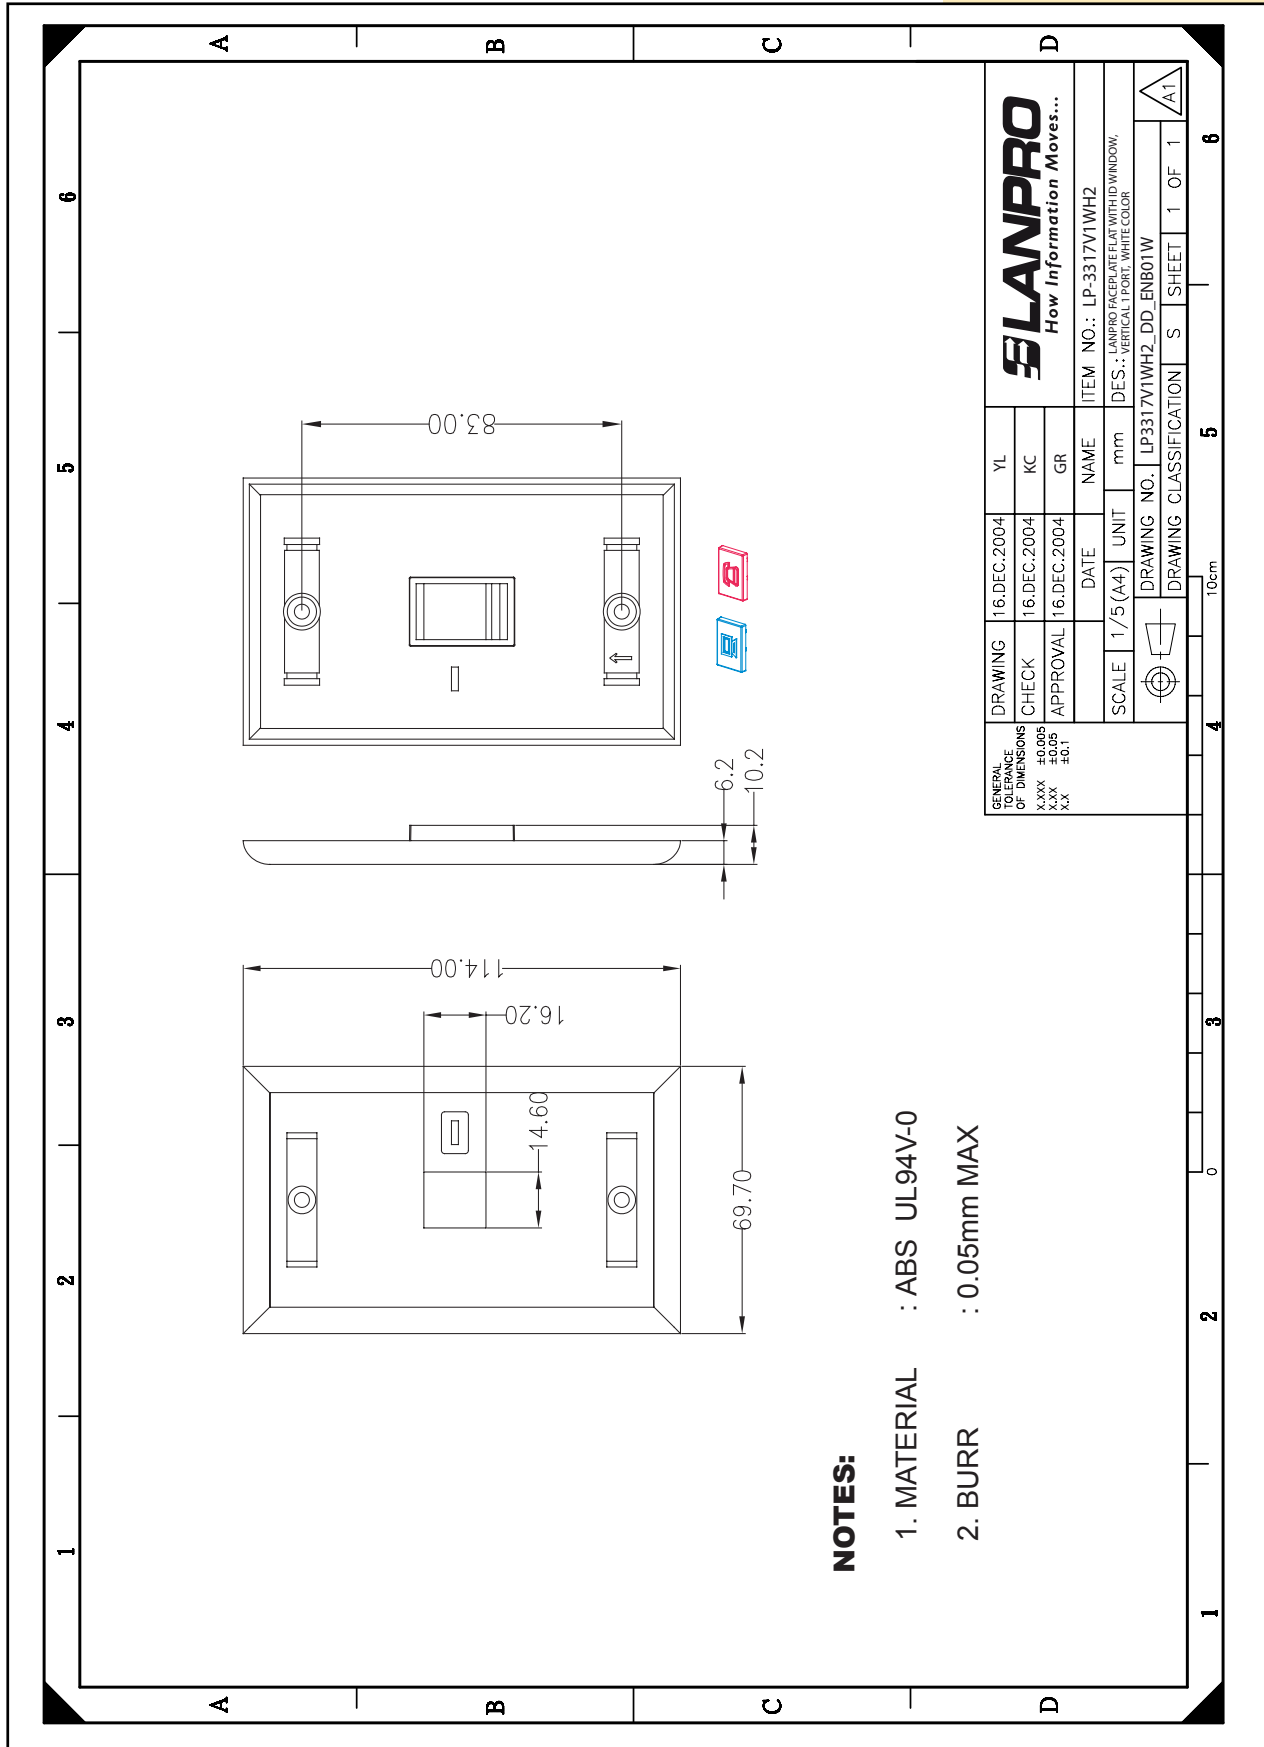

They are available in three (3) models: 1 Port, 2 Ports and 4 Ports.

**A Specifications:****Materials:**

1. Plate: ABS\*, UL94V-0
2. Blank Inserts: ABS\*, UL94V-0 (LP-IBLNKWH, optional)
3. Screw: 6#32-L25.0mm chromed steel
4. Id lid, ABS clear UL94V-0
5. Color coded Port type plug ABS, UL-94V-0,  
**Blue** for Data and **Red** for Telephone

**Figure 1. Accessories that come included for proper identification and fixation to wall boxes.**

**Figure 2. Faceplate with the accessories installed**

**B Dimensional Drawings:**

**NOTES:**

- 1. MATERIAL : ABS UL94V-0
- 2. BURR : 0.05mm MAX

GENERAL TOLERANCE OF DIMENSIONS X.XXX ±0.005 X.XX ±0.05 X.X ±0.1	DRAWING	16.DEC.2004	YL
	CHECK	16.DEC.2004	KC
	APPROVAL	16.DEC.2004	GR
SCALE	1/5 (A4)	UNIT	mm
DRAWING NO. LP3317V2WH2_DD_ENB01W	DATE	NAME	
	ITEM NO.: LP-3317V2WH2		
DES.: LANPRO FACEPLATE FLAT WITH ID WINDOW, VERTICAL 2 PORTS, WHITE COLOR			
DRAWING CLASSIFICATION			SHEET 1 OF 1