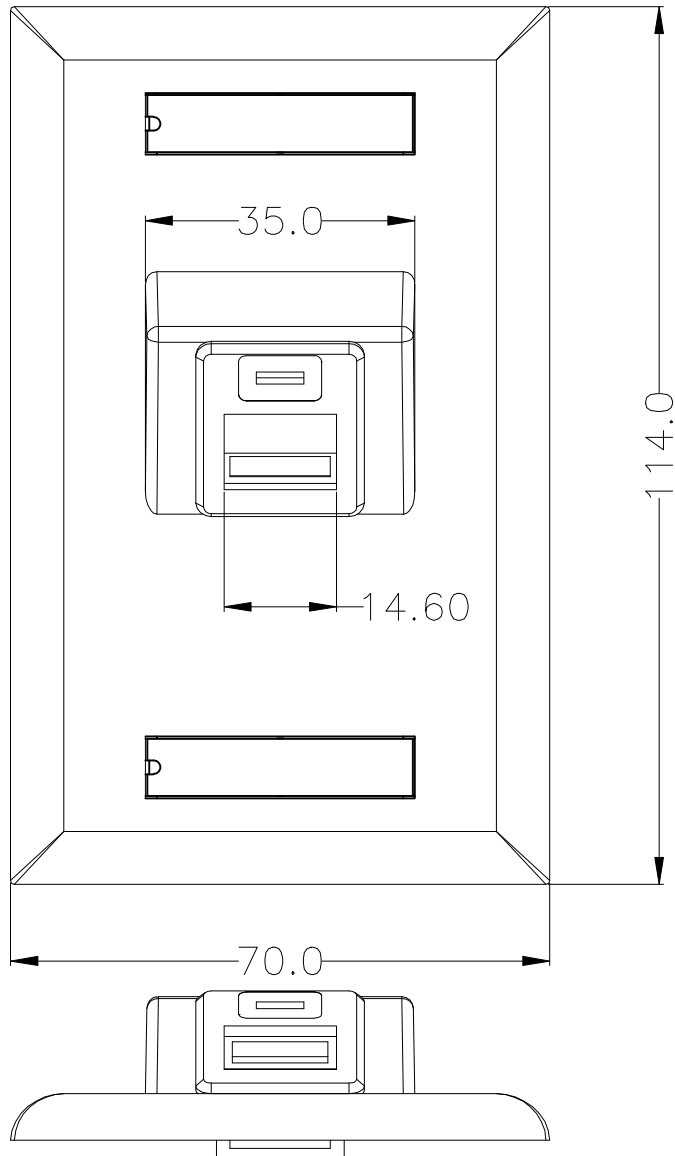

REVISION RECORD				
REV	ECO	DESCRIPTION	DRFT	CHKD

83.60

TOLERANCES EXCEPT AS NOTED		DFTO YL		DATE
0.00-20.00	±0.10	CHKD	YL	2010/02/27
20.00-50.00	±0.15	MFO	KC	2010/02/27
50.00-100.00	±0.20	APPVL	GR	DATE
100.00-	±0.25	REV	GR	2010/02/27
angle	±30'	MATERIAL:		
THIRD ANGLE PROJECTION		PART NO.	LP-3317V1YY1	
		DRAWING NO.	LP3317V1YY1_DD_ENB01W	

**LANPRO**  
How Information Moves...

TITLE  
One Port Angled Vertical Faceplate

8 7 6 5 4 3 2 1

H G F E D C B A