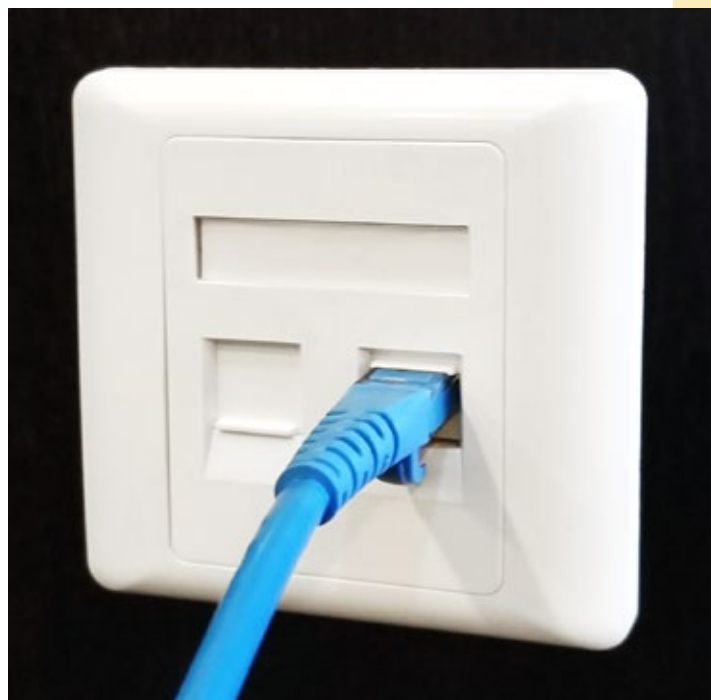

LP-3317KXWH UK Style Faceplate

LP3317KXWH_SS_ENB01W

Features

- Fits standard 86 x 86mm UK back boxes and floor boxes.
- Spring shuttered windows to avoid dust, spray, humidity, pollen getting inside the ports.
- Versatile positioning in a wide range of trucking and outlets.
- Attractive styling and concealed screws. Ideal for all locations.
- Faceplates supplied with screws. Convenient for quick installation.
- Material ABS V0.
- Bright white.

LP-3317KXWH UK Style Faceplate

LanPro's UK style faceplate range can be loaded with X-Class LanPro Keystone® jacks to provide the following configurations:

- Single gang, 1 port
- Single gang, 2 ports

The range has attractive styling and concealed fixing screws. The faceplates are supplied with M3.5 fixing screws for convenient installation. Has a covered area for local labeling.

A Specifications:

Size (H x W x D)	Single Gang – 86 x 86 x 10mm
Material	ABS V0
Color	Bright White

B How to Order:

LP-3317KXWH LanPro Faceplates UK Style.

X: Ports

1= 1 Port

2= 2 Ports

Examples:

LP-3317K1WH	LanPro Faceplate UK Style 1 port, White Color.
LP-3317K2WH	LanPro Faceplate UK Style 2 ports, White Color.