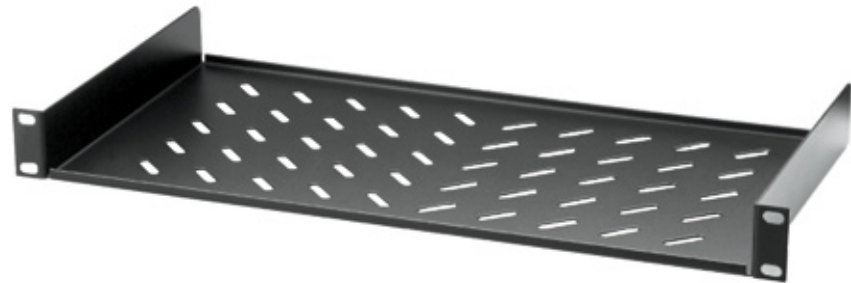

**LP-R807LS3901U 8000 Series Light duty Shelves for Same Series OpenRack, WallRack OpenFrame, ServerRack, NetworkRack, WallCabinet. Width: 19". Depth: 390 mm. Height: 1 U.**

LPR807LS3901U\_SS\_ENB01I

**Features**

- For mounting desktop equipment like small switches, Modems, etc.
- Size: 19 " width x 390 mm depth x 1 U height.
- Used for 8000 Series OpenRack, WallRack OpenFrame, ServerRack, NetworkRack, WallCabinet from LanPro.
- Loadable up to 15 Kg .
- Electrostatic painted in black color.
- Steel laminate with 1.5 mm gauge thickness.
- Fixable to cabinet front posts.
- Ventilated.

**8000 Series**

**LP-R807LS3901U 8000 Series Light duty Shelves for same Series OpenRack, WallRack OpenFrame, ServerRack, NetworkRack, WallCabinet. Width: 19". Depth: 390 mm. Height: 1 U.**

The **LP-R807LS3901U** are 8000 Series Light duty Shelves designed to fit 8000 Series OpenRack, WallRack OpenFrame, ServerRack, NetworkRack, WallCabinet with a width suited for the 19" standard, their depth of 390 mm and height of 1 U let the user have a place to put small devices like modems, small switches, etc., normally designed for desktop use.

Metal laminate of the 1.5mm Gauge thickness permits the mounting of lightweight loads.

With ventilation perforations for air flow and equipment cooling.

**A Specifications**

Series	8000
Type	Standard Shelve
Width	19"
Depth	390 mm
Height	1 U
Ventilation	Holes for air flow
Used in	8000 Series OpenRack, WallRack OpenFrame, ServerRack, NetworkRack, WallCabinet.
Load	Up to 15 Kg
Material	1.5 mm gauge steel
Finish	Flat-black powder electrostatic finish
Fixation to post	Fixable to 19" cabinets or racks front rail/posts