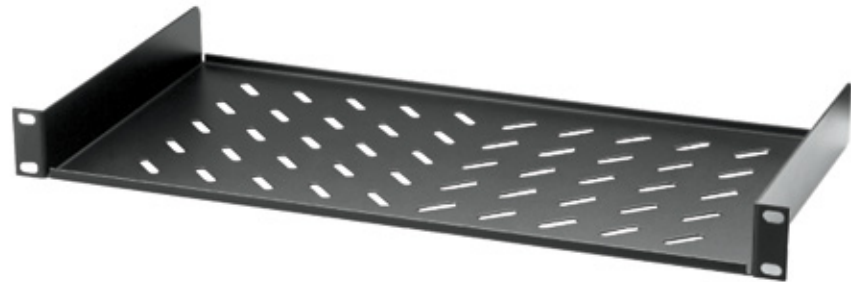

**LP-R807LS3301U 8000 Series Light duty Shelves for Same Series OpenRack, WallRack OpenFrame, ServerRack, NetworkRack, WallCabinet. Width: 19". Depth: 330 mm. Height: 1 U.**

LPR807LS3301U\_SS\_ENB01I

8000 Series

**Features**

- For mounting desktop equipment like small switches, Modems, etc.
- Size: 19 " width x 330 mm depth x 1 U height.
- Used for 8000 Series OpenRack, WallRack OpenFrame, ServerRack, NetworkRack, WallCabinet from LanPro.
- Loadable up to 15 Kg .
- Electrostatic painted in black color.
- Steel laminate with 1.5 mm gauge thickness.
- Fixable to cabinet front posts.
- Ventilated.

**LP-R807LS3301U 8000 Series Light duty Shelves for Same Series OpenRack, WallRack OpenFrame, ServerRack, NetworkRack, WallCabinets. Width: 19". Depth: 330 mm. Height: 1 U.**

The **LP-R807LS3301U** are 8000 Series Light duty Shelves designed to fit 8000 Series OpenRack, WallRack OpenFrame, ServerRack, NetworkRack, WallCabinet with a width suited for the 19" standard, their depth of 330 mm and height of 1 U let the user have a place to put small devices like modems, small switches, etc., normally designed for desktop use.

Metal laminate of the 1.5mm Gauge thickness permits the mounting of lightweight loads.

With ventilation perforations for air flow and equipment cooling.

**A Specifications**

Series	8000
Type	Standard Shelve
Width	19"
Depth	330 mm
Height	1 U
Ventilation	Holes for air flow
Used in	8000 Series OpenRack, WallRack OpenFrame, ServerRack, NetworkRack, WallCabinet.
Load	Up to 15 Kg
Material	1.5 mm gauge steel
Finish	Flat-black powder electrostatic finish
Fixation to post	Fixable to 19" cabinets or racks front rail/posts