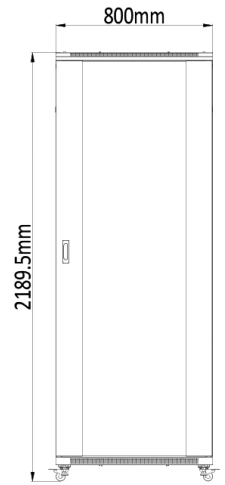

1 2 3 4 5 6

A

A

Bottom View

Top View

Side View

Front View

Section View

B

B

C

C

S/N	Descripción	Cant
12	Connecting box	12
11	Leveling feet	4
10	Castor(2 with brake)	4
9	Bottom plate	1
8	Vertical rail	4
7	Horizontal beam	6
6	Rear door	1
5	Cable management rail	2
4	Top cover	1
3	Door frame	2
2	Side panel	2
1	Front door	1

GENERAL TOLERANCE OF DIMENSIONS x.xxx ±0.005 x.xx ±0.05 x.x ±0.1		DATE	NAME	 LANPRO <i>Connect-and-Forget</i>
	DRAWING	NOV 2017	YL	
	CHECK	NOV 2017	YL	
	APPROVAL	NOV 2017	KM	
SCALE	1/5 (A4)	UNIT	mm	ITEM NO.: LP-R70610845
		DRAWING NO. LPR70610845_DD_ENB01W		DES.: NetworkRack Cabinet 7000 Series, Depth 1000mm, width: 800mm, Height: 45U.
		DRAWING CLASSIFICATION		S SHEET 1 OF 1

D

D

1 2 3 4 5 6

10cm