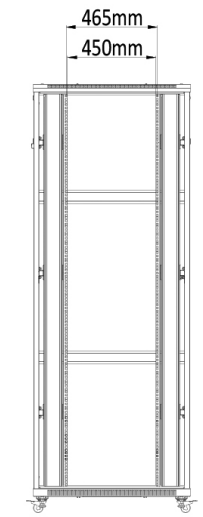

1 2 3 4 5 6

A

A

Bottom View

Top View

Side View

Front View

Section View

B

B

C

C

S/N	Descripción	Cant
12	Connecting box	12
11	Leveling feet	4
10	Castor(2 with brake)	4
9	Bottom plate	1
8	Vertical rail	4
7	Horizontal beam	6
6	Rear door	1
5	Cable management rail	2
4	Top cover	1
3	Door frame	2
2	Side panel	2
1	Front door	1

GENERAL TOLERANCE OF DIMENSIONS x.xxx ±0.005 x.xx ±0.05 x.x ±0.1		DATE	NAME	 LANPRO <i>Connect-and-Forget</i>
	DRAWING	NOV 2017	YL	
	CHECK	NOV 2017	YL	
	APPROVAL	NOV 2017	KM	
SCALE	1/5 (A4)	UNIT	mm	ITEM NO.: LP-R70610845
		DRAWING NO. LPR70610845_DD_ENB01W		DES.: NetworkRack Cabinet 7000 Series, Depth 1000mm, width: 800mm, Height: 45U.
		DRAWING CLASSIFICATION		S SHEET 1 OF 1

D

D

1 2 3 4 5 6

10cm