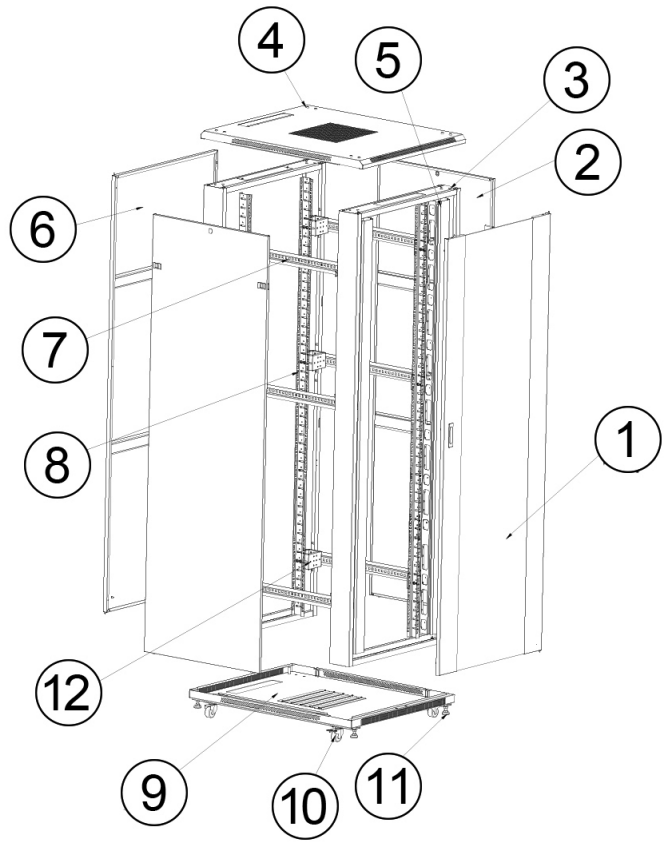

1 2 3 4 5 6

A

A

Bottom View

Top View

Side View

Front View

Section View

B

B

C

C

S/N	Descripción	Cant
12	Connecting box	12
11	Leveling feet	4
10	Castor(2 with brake)	4
9	Bottom plate	1
8	Vertical rail	4
7	Horizontal beam	6
6	Rear door	1
5	Cable management rail	2
4	Top cover	1
3	Door frame	2
2	Side panel	2
1	Front door	1

GENERAL TOLERANCE OF DIMENSIONS x.xxx ±0.005 x.xx ±0.05 x.x ±0.1		DATE	NAME	 LANPRO <i>Connect-and-Forget</i>
	DRAWING	NOV 2017	YL	
	CHECK	NOV 2017	YL	
	APPROVAL	NOV 2017	KM	
SCALE	1/5 (A4)	UNIT	mm	ITEM NO.: LP-R70610845
		DRAWING NO. LPR70610845_DD_ENB01W		DES.: NetworkRack Cabinet 7000 Series, Depth 1000mm, width: 800mm, Height: 45U.
		DRAWING CLASSIFICATION		S SHEET 1 OF 1

D

D

1 2 3 4 5 6

10cm